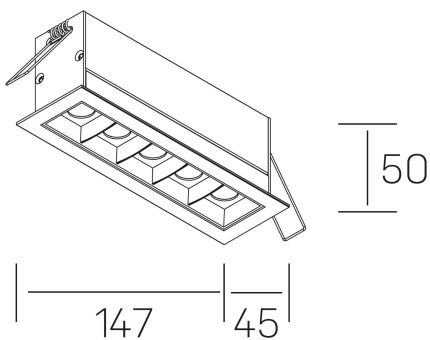

GENERAL DETAILS

INSTALLATION	recessed with frame
FINISHES ALUMINIUM	Black-White
LIGHT DIRECTION	Fixed
BEAM ANGLE	45°
INT/EXT IP DEGREE	IP20/23
MATERIAL	Aluminum
IK DEGREE	IK 6
UTILIZATION	Indoor
WARRANTY	3 years

GENERAL DIMENSIONS

DIMENSIONS	147×45 mm
CUT OUT	140×37 mm
DIMENSIONES DE EMBALAJE	190 × 80 × 85 mm
PESO NETO	32

*Please might expect a max.15% figure reduction in finishes other than white

nses

K51300.04.RF.WH-BK.45.ST.9.27.D1