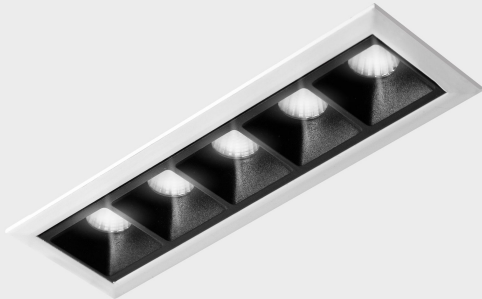

GENERAL DETAILS

INSTALLATION	recessed with frame
FINISHES ALUMINIUM	Black-White
LIGHT DIRECTION	Fixed
BEAM ANGLE	45°
INT/EXT IP DEGREE	IP20/23
MATERIAL	Aluminum
IK DEGREE	IK 6
UTILIZATION	Indoor
WARRANTY	3 years

ELECTRICAL DETAILS

LAMP	LED
POWER	10W
COLOUR TEMPERATURE	2700K
LUMINOUS FLUX	835 Lm
EFFICACY DIMMING	70 Lm/W
DIMABLE	DALI
DRIVER	Remote
CLASS PROTECTION	II
COLOUR RENDERING INDEX	CRI>90
VOLTAGE	220-240 V
FRECUENCIA	50-60 Hz
CURRENT INTENSITY	700 mA
LIFE TIME	35.000 h

GENERAL DIMENSIONS

DIMENSIONS	147x45 mm
CUT OUT	140x37 mm
DIMENSIONES DE EMBALAJE	190 x 80 x 85 mm
PESO NETO	32

*Please might expect a max.15% figure reduction in finishes other than white