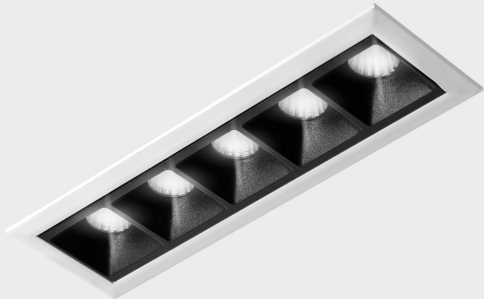

GENERAL DETAILS

INSTALLATION	recessed with frame
FINISHES ALUMINIUM	Black-White
LIGHT DIRECTION	Fixed
BEAM ANGLE	45°
INT/EXT IP DEGREE	IP20/23
MATERIAL	Aluminum
IK DEGREE	IK 6
UTILIZATION	Indoor
WARRANTY	3 years

ELECTRICAL DETAILS

LAMP	LED
POWER	10W
COLOUR TEMPERATURE	2700K
LUMINOUS FLUX	835 Lm
EFFICACY DIMMING	70 Lm/W
DIMABLE	DALI
DRIVER	Remote
CLASS PROTECTION	II
COLOUR RENDERING INDEX	CRI>90
VOLTAGE	220-240 V
FRECUENCIA	50-60 Hz
CURRENT INTENSITY	700 mA
LIFE TIME	50.000 h

GENERAL DIMENSIONS

DIMENSIONS	147×45 mm
CUT OUT	140×37 mm
DIMENSIONES DE EMBALAJE	190 × 80 × 85 mm
PESO NETO	32

*Please might expect a max.15% figure reduction in finishes other than white