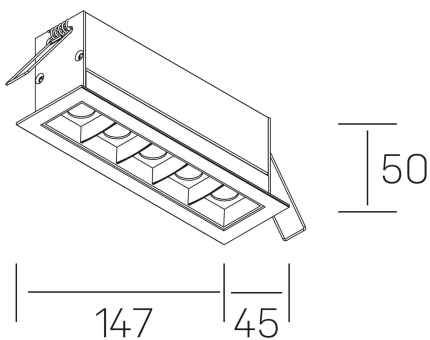

GENERAL DETAILS

INSTALLATION	recessed with frame
FINISHES ALUMINIUM	Black-White
LIGHT DIRECTION	Fixed
BEAM ANGLE	45°
INT/EXT IP DEGREE	IP20/23
MATERIAL	Aluminum
IK DEGREE	IK 6
UTILIZATION	Indoor
WARRANTY	3 years

GENERAL DIMENSIONS

DIMENSIONS	147x45 mm
CUT OUT	140x37 mm
DIMENSIONES DE EMBALAJE	190 x 80 x 85 mm
PESO NETO	32

*Please might expect a max.15% figure reduction in finishes other than white

nses

K51300.04.RF.WH-BK.45.ST.9.27.D1