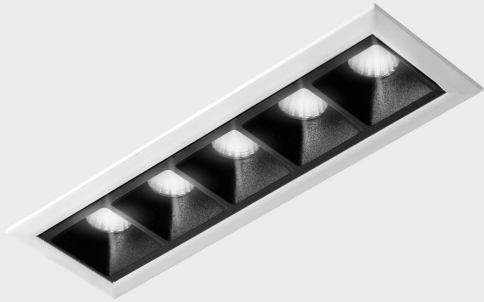

GENERAL DETAILS

INSTALLATION	recessed with frame
FINISHES ALUMINIUM	Black-White
LIGHT DIRECTION	Fixed
BEAM ANGLE	30°
INT/EXT IP DEGREE	IP20/23
MATERIAL	Aluminum
IK DEGREE	IK 6
UTILIZATION	Indoor
WARRANTY	3 years

ELECTRICAL DETAILS

LAMP	LED
POWER	10W
COLOUR TEMPERATURE	4000K
LUMINOUS FLUX	915 Lm
EFFICACY DIMMING	76 Lm/W
DIMABLE	DALI
DRIVER	Remote
CLASS PROTECTION	II
COLOUR RENDERING INDEX	CRI>90
VOLTAGE	220-240 V
FRECUENCIA	50-60 Hz
CURRENT INTENSITY	700 mA
LIFE TIME	50.000 h

GENERAL DIMENSIONS

DIMENSIONS	147x45 mm
CUT OUT	140x37 mm
DIMENSIONES DE EMBALAJE	190 x 80 x 85 mm
PESO NETO	32

*Please might expect a max.15% figure reduction in finishes other than white