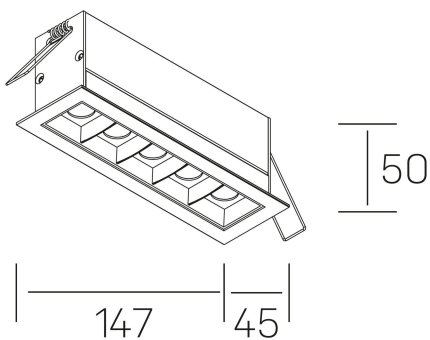

GENERAL DETAILS

INSTALLATION	recessed with frame
FINISHES ALUMINIUM	Black-White
LIGHT DIRECTION	Fixed
BEAM ANGLE	30°
INT/EXT IP DEGREE	IP20/23
MATERIAL	Aluminum
IK DEGREE	IK 6
UTILIZATION	Indoor
WARRANTY	3 years

GENERAL DIMENSIONS

DIMENSIONS	147×45 mm
CUT OUT	140×37 mm
DIMENSIONES DE EMBALAJE	190 × 80 × 85 mm
PESO NETO	32

*Please might expect a max.15% figure reduction in finishes other than white

nses

K51300.04.RF.WH-BK.30.ST.9.40.D1