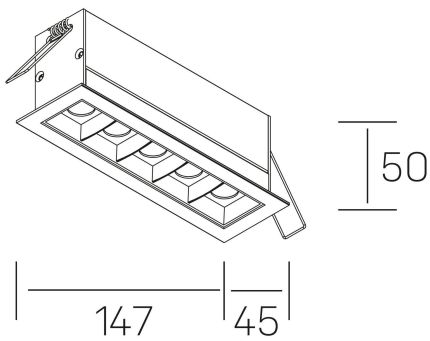

## GENERAL DETAILS

INSTALLATION	recessed with frame
FINISHES ALUMINIUM	Black-White
LIGHT DIRECTION	Fixed
BEAM ANGLE	30°
INT/EXT IP DEGREE	IP20/23
MATERIAL	Aluminum
IK DEGREE	IK 6
UTILIZATION	Indoor
WARRANTY	3 years

## GENERAL DIMENSIONS

DIMENSIONS	147x45 mm
CUT OUT	140x37 mm
DIMENSIONES DE EMBALAJE	190 x 80 x 85 mm
PESO NETO	32

\*Please might expect a max.15% figure reduction in finishes other than white

**nses**

K51300.04.RF.WH-BK.30.ST.9.40.D1