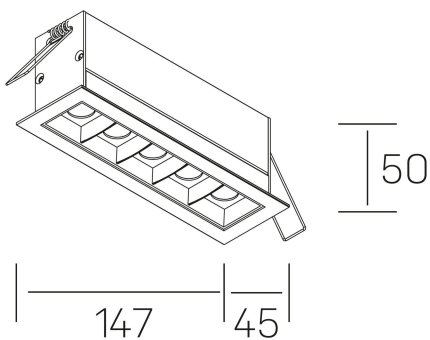

## GENERAL DETAILS

INSTALLATION	recessed with frame
FINISHES ALUMINIUM	Black-White
LIGHT DIRECTION	Fixed
BEAM ANGLE	30°
INT/EXT IP DEGREE	IP20/23
MATERIAL	Aluminum
IK DEGREE	IK 6
UTILIZATION	Indoor
WARRANTY	3 years

## GENERAL DIMENSIONS

DIMENSIONS	147×45 mm
CUT OUT	140×37 mm
DIMENSIONES DE EMBALAJE	190 × 80 × 85 mm
PESO NETO	32

\*Please might expect a max.15% figure reduction in finishes other than white

**nses**

K51300.04.RF.WH-BK.30.ST.9.30.D1