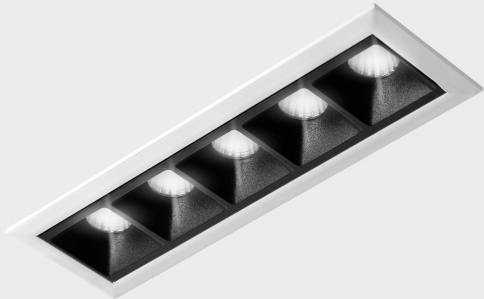

GENERAL DETAILS

INSTALLATION	recessed with frame
FINISHES ALUMINIUM	Black-White
LIGHT DIRECTION	Fixed
BEAM ANGLE	30°
INT/EXT IP DEGREE	IP20/23
MATERIAL	Aluminum
IK DEGREE	IK 6
UTILIZATION	Indoor
WARRANTY	3 years

ELECTRICAL DETAILS

LAMP	LED
POWER	10W
COLOUR TEMPERATURE	3000K
LUMINOUS FLUX	875 Lm
EFFICACY DIMMING	73 Lm/W
DIMABLE	DALI
DRIVER	Remote
CLASS PROTECTION	II
COLOUR RENDERING INDEX	CRI>90
VOLTAGE	220-240 V
FRECUENCIA	50-60 Hz
CURRENT INTENSITY	700 mA
LIFE TIME	50.000 h

GENERAL DIMENSIONS

DIMENSIONS	147×45 mm
CUT OUT	140×37 mm
DIMENSIONES DE EMBALAJE	190 × 80 × 85 mm
PESO NETO	32

*Please might expect a max.15% figure reduction in finishes other than white