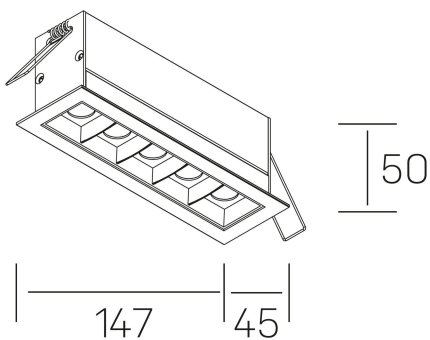

nses

K51300.04.RF.WH-BK.30.ST.9.30.D1