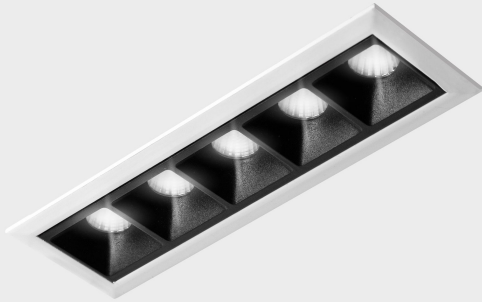

GENERAL DETAILS

INSTALLATION	recessed with frame
FINISHES ALUMINIUM	Black-White
LIGHT DIRECTION	Fixed
BEAM ANGLE	30°
INT/EXT IP DEGREE	IP20/23
MATERIAL	Aluminum
IK DEGREE	IK 6
UTILIZATION	Indoor
WARRANTY	5 years

ELECTRICAL DETAILS

LAMP	LED
POWER	10W
COLOUR TEMPERATURE	2700K
LUMINOUS FLUX	835 Lm
EFFICACY DIMMING	70 Lm/W
DIMABLE	DALI
DRIVER	Remote
CLASS PROTECTION	II
COLOUR RENDERING INDEX	CRI>90
VOLTAGE	220-240 V
CURRENT INTENSITY	700 mA
LIFE TIME	50.000 h

GENERAL DIMENSIONS

DIMENSIONS	.04 (147x45mm)
CUT OUT	140x37 mm
DIMENSIONES DE EMBALAJE	190 × 80 × 85 mm
PESO NETO	32

*Please might expect a max.15% figure reduction in finishes other than white