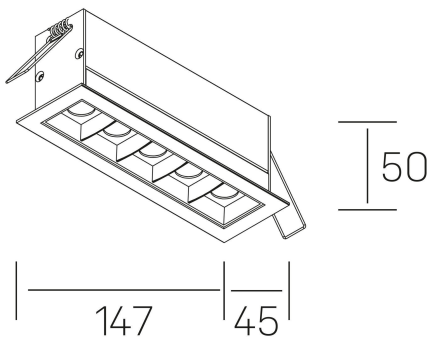

GENERAL DETAILS

INSTALLATION	recessed with frame
FINISHES ALUMINIUM	Black-White
LIGHT DIRECTION	Fixed
BEAM ANGLE	30°
INT/EXT IP DEGREE	IP20/23
MATERIAL	Aluminum
IK DEGREE	IK 6
UTILIZATION	Indoor
WARRANTY	5 years

GENERAL DIMENSIONS

DIMENSIONS	.04 (147x45mm)
CUT OUT	140x37 mm
DIMENSIONES DE EMBALAJE	190 × 80 × 85 mm
PESO NETO	32

*Please might expect a max.15% figure reduction in finishes other than white

nses

K51300.04.RF.WH-BK.30.ST.9.27.D1