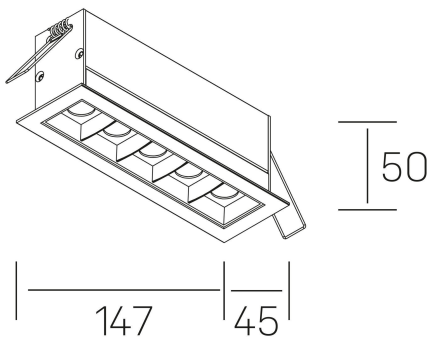

GENERAL DETAILS

INSTALLATION	recessed with frame
FINISHES ALUMINIUM	Black-White
LIGHT DIRECTION	Fixed
BEAM ANGLE	30°
INT/EXT IP DEGREE	IP20/23
MATERIAL	Aluminum
IK DEGREE	IK 6
UTILIZATION	Indoor
WARRANTY	3 years

GENERAL DIMENSIONS

DIMENSIONS	147×45 mm
CUT OUT	140×37 mm
DIMENSIONES DE EMBALAJE	190 × 80 × 85 mm
PESO NETO	32

*Please might expect a max.15% figure reduction in finishes other than white

nses

K51300.04.RF.WH-BK.30.ST.9.27.D1