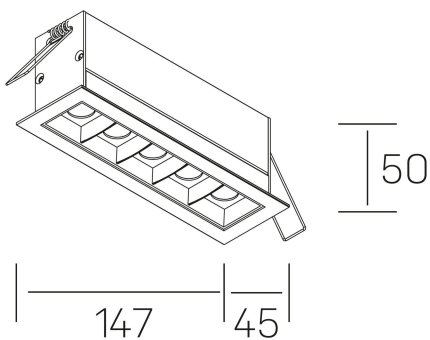

GENERAL DETAILS

INSTALLATION	recessed with frame
FINISHES ALUMINIUM	Black-White
LIGHT DIRECTION	Fixed
BEAM ANGLE	30°
INT/EXT IP DEGREE	IP20/23
MATERIAL	Aluminum
IK DEGREE	IK 6
UTILIZATION	Indoor
WARRANTY	3 years

GENERAL DIMENSIONS

DIMENSIONS	147x45 mm
CUT OUT	140x37 mm
DIMENSIONES DE EMBALAJE	190 x 80 x 85 mm
PESO NETO	32

*Please might expect a max.15% figure reduction in finishes other than white

nses

K51300.04.RF.WH-BK.30.ST.9.27.D1