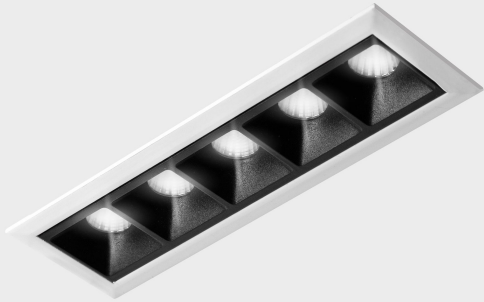

GENERAL DETAILS

INSTALLATION	recessed with frame
FINISHES ALUMINIUM	Black-White
LIGHT DIRECTION	Fixed
BEAM ANGLE	30°
INT/EXT IP DEGREE	IP20/23
MATERIAL	Aluminum
IK DEGREE	IK 6
UTILIZATION	Indoor
WARRANTY	3 years

ELECTRICAL DETAILS

LAMP	LED
POWER	10W
COLOUR TEMPERATURE	2700K
LUMINOUS FLUX	835 Lm
EFFICACY DIMMING	70 Lm/W
DIMABLE	DALI
DRIVER	Remote
CLASS PROTECTION	II
COLOUR RENDERING INDEX	CRI>90
VOLTAGE	220-240 V
FRECUENCIA	50-60 Hz
CURRENT INTENSITY	700 mA
LIFE TIME	50.000 h

GENERAL DIMENSIONS

DIMENSIONS	147×45 mm
CUT OUT	140×37 mm
DIMENSIONES DE EMBALAJE	190 × 80 × 85 mm
PESO NETO	32

*Please might expect a max.15% figure reduction in finishes other than white