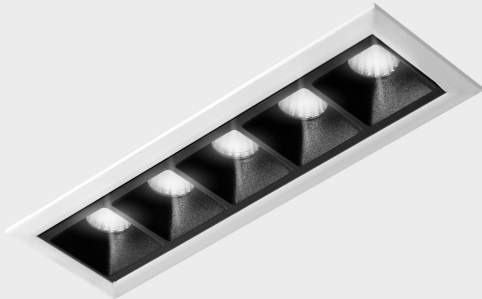

GENERAL DETAILS

INSTALLATION	recessed with frame
FINISHES ALUMINIUM	Black-White
LIGHT DIRECTION	Fixed
BEAM ANGLE	15°
INT/EXT IP DEGREE	IP20/23
MATERIAL	Aluminum
IK DEGREE	IK 6
UTILIZATION	Indoor
WARRANTY	5 years

ELECTRICAL DETAILS

LAMP	LED
POWER	10W
COLOUR TEMPERATURE	4000K
LUMINOUS FLUX	915 Lm
EFFICACY DIMMING	76 Lm/W
DIMABLE	DALI
DRIVER	Remote
CLASS PROTECTION	II
COLOUR RENDERING INDEX	CRI>90
VOLTAGE	220-240 V
CURRENT INTENSITY	700 mA
LIFE TIME	50.000 h

GENERAL DIMENSIONS

DIMENSIONS	.04 (147x45mm)
CUT OUT	140x37 mm
DIMENSIONES DE EMBALAJE	190 × 80 × 85 mm
PESO NETO	32

*Please might expect a max.15% figure reduction in finishes other than white