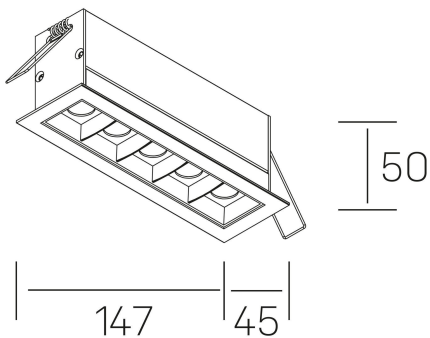

GENERAL DETAILS

INSTALLATION	recessed with frame
FINISHES ALUMINIUM	Black-White
LIGHT DIRECTION	Fixed
BEAM ANGLE	15°
INT/EXT IP DEGREE	IP20/23
MATERIAL	Aluminum
IK DEGREE	IK 6
UTILIZATION	Indoor
WARRANTY	5 years

GENERAL DIMENSIONS

DIMENSIONS	.04 (147x45mm)
CUT OUT	140x37 mm
DIMENSIONES DE EMBALAJE	190 × 80 × 85 mm
PESO NETO	32

*Please might expect a max.15% figure reduction in finishes other than white

nses

K51300.04.RF.WH-BK.15.ST.9.40.D1