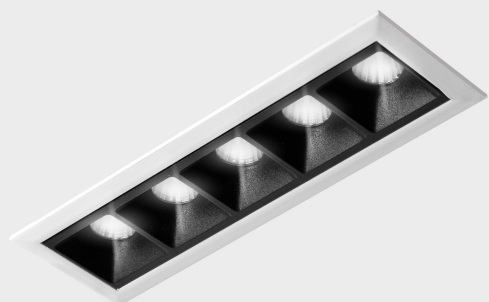

GENERAL DETAILS

INSTALLATION	recessed with frame
FINISHES ALUMINIUM	Black-White
LIGHT DIRECTION	Fixed
BEAM ANGLE	15°
INT/EXT IP DEGREE	IP20/23
MATERIAL	Aluminum
IK DEGREE	IK 6
UTILIZATION	Indoor
WARRANTY	3 years

ELECTRICAL DETAILS

LAMP	LED
POWER	10W
COLOUR TEMPERATURE	4000K
LUMINOUS FLUX	915 Lm
EFFICACY DIMMING	76 Lm/W
DIMABLE	DALI
DRIVER	Remote
CLASS PROTECTION	II
COLOUR RENDERING INDEX	CRI>90
VOLTAGE	220-240 V
FRECUENCIA	50-60 Hz
CURRENT INTENSITY	700 mA
LIFE TIME	50.000 h

GENERAL DIMENSIONS

DIMENSIONS	147×45 mm
CUT OUT	140×37 mm
DIMENSIONES DE EMBALAJE	190 × 80 × 85 mm
PESO NETO	32

*Please might expect a max.15% figure reduction in finishes other than white