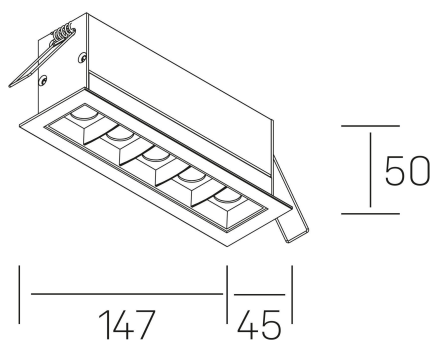

GENERAL DETAILS

INSTALLATION	recessed with frame
FINISHES ALUMINIUM	Black-White
LIGHT DIRECTION	Fixed
BEAM ANGLE	15°
INT/EXT IP DEGREE	IP20/23
MATERIAL	Aluminum
IK DEGREE	IK 6
UTILIZATION	Indoor
WARRANTY	3 years

GENERAL DIMENSIONS

DIMENSIONS	147×45 mm
CUT OUT	140×37 mm
DIMENSIONES DE EMBALAJE	190 × 80 × 85 mm
PESO NETO	32

*Please might expect a max.15% figure reduction in finishes other than white

nses

K51300.04.RF.WH-BK.15.ST.9.40.D1