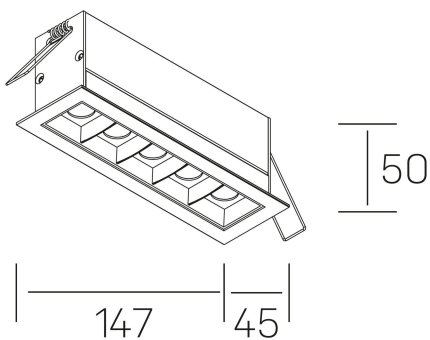

GENERAL DETAILS

INSTALLATION	recessed with frame
FINISHES ALUMINIUM	Black-White
LIGHT DIRECTION	Fixed
BEAM ANGLE	15°
INT/EXT IP DEGREE	IP20/23
MATERIAL	Aluminum
IK DEGREE	IK 6
UTILIZATION	Indoor
WARRANTY	3 years

GENERAL DIMENSIONS

DIMENSIONS	147×45 mm
CUT OUT	140×37 mm
DIMENSIONES DE EMBALAJE	190 × 80 × 85 mm
PESO NETO	32

*Please might expect a max.15% figure reduction in finishes other than white

nses

K51300.04.RF.WH-BK.15.ST.9.40.D1