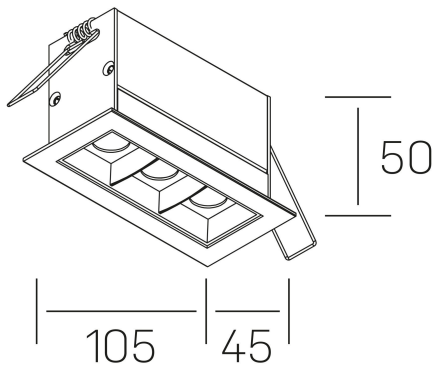

#### GENERAL DETAILS

INSTALLATION	recessed with frame
FINISHES ALUMINIUM	Black-Black
LIGHT DIRECTION	Fixed
BEAM ANGLE	15°
INT/EXT IP DEGREE	IP20/23
MATERIAL	Aluminum
IK DEGREE	IK 6
UTILIZATION	Indoor
WARRANTY	3 years

#### GENERAL DIMENSIONS

DIMENSIONS	105×45 mm
CUT OUT	96×37 mm
DIMENSIONES DE EMBALAJE	190 × 80 × 85 mm
PESO NETO	26

\*Please might expect a max.15% figure reduction in finishes other than white