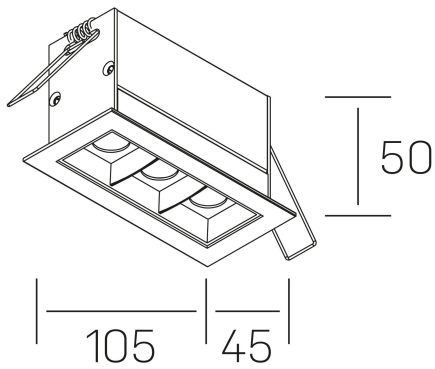

nses
K51300.03.RF.BK-BK.15.ST.9.27

GENERAL DETAILS

INSTALLATION	recessed with frame
FINISHES ALUMINIUM	Black-Black
LIGHT DIRECTION	Fixed
BEAM ANGLE	15°
INT/EXT IP DEGREE	IP20/23
MATERIAL	Aluminum
IK DEGREE	IK 6
UTILIZATION	Indoor
WARRANTY	3 years

ELECTRICAL DETAILS

LAMP	LED
POWER	6 W
COLOUR TEMPERATURE	2700K
LUMINOUS FLUX	175 Lm, 185 Lm, 195 Lm, 335 Lm, 345 Lm, 355 Lm, 480 Lm, 520 Lm, 560 Lm, 835 Lm, 875 Lm, 915 Lm, 1430 Lm, 1530 Lm, 1630 Lm
EFFICACY DIMMING	58 Lm/W, 62 Lm/W, 65 Lm/W, 67 Lm/W, 68 Lm/W, 69 Lm/W, 70 Lm/W, 71 Lm/W, 73 Lm/W, 74 Lm/W, 76 Lm/W, 78 Lm/W, 80 Lm/W
DIMABLE	No Dim
DRIVER	Remote
CLASS PROTECTION	II
COLOUR RENDERING INDEX	CRI>90
VOLTAGE	220-240 V
FRECUENCIA	50-60 Hz
CURRENT INTENSITY	700 mA
LIFE TIME	50.000 h

GENERAL DIMENSIONS

DIMENSIONS	105×45 mm
CUT OUT	96×37 mm
DIMENSIONES DE EMBALAJE	190 × 80 × 85 mm
PESO NETO	26

*Please might expect a max.15% figure reduction in finishes other than white