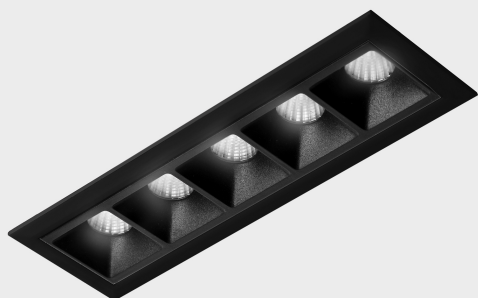

GENERAL DETAILS

INSTALLATION	recessed with frame
FINISHES ALUMINIUM	Black-Black
LIGHT DIRECTION	Fixed
BEAM ANGLE	45°
INT/EXT IP DEGREE	IP20/23
MATERIAL	Aluminum
IK DEGREE	IK 6
UTILIZATION	Indoor
WARRANTY	3 years

ELECTRICAL DETAILS

LAMP	LED
POWER	10W
COLOUR TEMPERATURE	3000K
LUMINOUS FLUX	875 Lm
EFFICACY DIMMING	73 Lm/W
DIMABLE	DALI
DRIVER	Remote
CLASS PROTECTION	II
COLOUR RENDERING INDEX	CRI>90
VOLTAGE	220-240 V
FRECUENCIA	50-60 Hz
CURRENT INTENSITY	700 mA
LIFE TIME	35.000 h

GENERAL DIMENSIONS

DIMENSIONS	147×45 mm
CUT OUT	140×37 mm
DIMENSIONES DE EMBALAJE	325 × 80 × 85 mm
PESO NETO	60

*Please might expect a max.15% figure reduction in finishes other than white

nses
K51300.04.RF.BK-BK.45.ST.9.30.DA