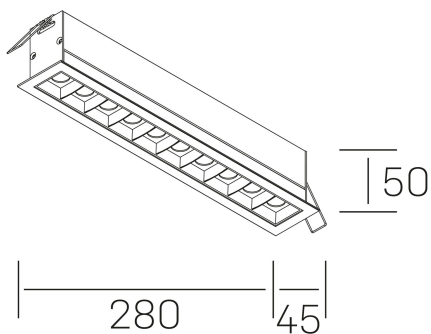

## GENERAL DETAILS

INSTALLATION	recessed with frame
FINISHES ALUMINIUM	Black-White
LIGHT DIRECTION	Fixed
BEAM ANGLE	45°
INT/EXT IP DEGREE	IP20/23
MATERIAL	Aluminum
IK DEGREE	IK 6
UTILIZATION	Indoor
WARRANTY	3 years

## GENERAL DIMENSIONS

DIMENSIONS	280×45 mm
CUT OUT	273×37 mm
DIMENSIONES DE EMBALAJE	325 × 80 × 85 mm
PESO NETO	60

\*Please might expect a max.15% figure reduction in finishes other than white