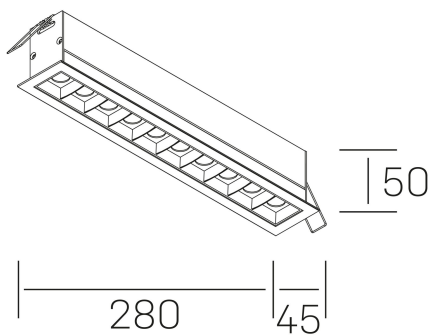

nses

K51300.05.RF.WH-BK.45.ST.9.40.D1

GENERAL DETAILS

INSTALLATION	recessed with frame
FINISHES ALUMINIUM	Black-White
LIGHT DIRECTION	Fixed
BEAM ANGLE	45°
INT/EXT IP DEGREE	IP20/23
MATERIAL	Aluminum
IK DEGREE	IK 6
UTILIZATION	Indoor
WARRANTY	3 years

ELECTRICAL DETAILS

LAMP	LED
POWER	20 W
COLOUR TEMPERATURE	4000K
LUMINOUS FLUX	1630 Lm
EFFICACY DIMMING	78 Lm/W
DIMABLE	1.10v
DRIVER	Remote
CLASS PROTECTION	II
COLOUR RENDERING INDEX	CRI>90
VOLTAGE	220-240 V
FRECUENCIA	50-60 Hz
CURRENT INTENSITY	600 mA
LIFE TIME	50.000 h

GENERAL DIMENSIONS

DIMENSIONS	280×45 mm
CUT OUT	273×37 mm
DIMENSIONES DE EMBALAJE	325 × 80 × 85 mm
PESO NETO	60

*Please might expect a max.15% figure reduction in finishes other than white