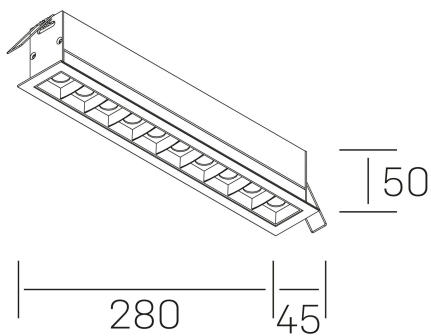

## GENERAL DETAILS

INSTALLATION	recessed with frame
FINISHES ALUMINIUM	Black-White
LIGHT DIRECTION	Fixed
BEAM ANGLE	45°
INT/EXT IP DEGREE	IP20/23
MATERIAL	Aluminum
IK DEGREE	IK 6
UTILIZATION	Indoor
WARRANTY	3 years

## GENERAL DIMENSIONS

DIMENSIONS	280×45 mm
CUT OUT	273×37 mm
DIMENSIONES DE EMBALAJE	325 × 80 × 85 mm
PESO NETO	60

\*Please might expect a max.15% figure reduction in finishes other than white