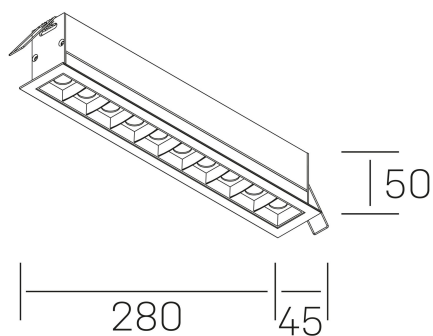

nses
K51300.05.RF.WH-BK.45.ST.9.30.DA

GENERAL DETAILS

INSTALLATION	recessed with frame
FINISHES ALUMINIUM	Black-White
LIGHT DIRECTION	Fixed
BEAM ANGLE	45°
INT/EXT IP DEGREE	IP20/23
MATERIAL	Aluminum
IK DEGREE	IK 6
UTILIZATION	Indoor
WARRANTY	3 years

ELECTRICAL DETAILS

LAMP	LED
POWER	20 W
COLOUR TEMPERATURE	3000K
LUMINOUS FLUX	1530 Lm
EFFICACY DIMMING	73 Lm/W
DIMABLE	DALI
DRIVER	Remote
CLASS PROTECTION	II
COLOUR RENDERING INDEX	CRI>90
VOLTAGE	220-240 V
FRECUENCIA	50-60 Hz
CURRENT INTENSITY	600 mA
LIFE TIME	50.000 h

GENERAL DIMENSIONS

DIMENSIONS	280×45 mm
CUT OUT	273×37 mm
DIMENSIONES DE EMBALAJE	325 × 80 × 85 mm
PESO NETO	60

*Please might expect a max.15% figure reduction in finishes other than white