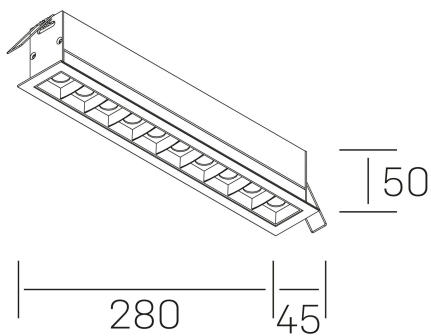

nses
K51300.05.RF.WH-BK.45.ST.9.30.DA

GENERAL DETAILS

INSTALLATION	recessed with frame
FINISHES ALUMINIUM	Black-White
LIGHT DIRECTION	Fixed
BEAM ANGLE	45°
INT/EXT IP DEGREE	IP20/23
MATERIAL	Aluminum
IK DEGREE	IK 6
UTILIZATION	Indoor
WARRANTY	5 years

ELECTRICAL DETAILS

LAMP	LED
POWER	20 W
COLOUR TEMPERATURE	3000K
LUMINOUS FLUX	1530 Lm
EFFICACY DIMMING	73 Lm/W
DIMABLE	DALI
DRIVER	Remote
CLASS PROTECTION	II
COLOUR RENDERING INDEX	CRI>90
VOLTAGE	220-240 V
CURRENT INTENSITY	600 mA
LIFE TIME	50.000 h

GENERAL DIMENSIONS

DIMENSIONS	.05 (280x45mm)
CUT OUT	273x37 mm
DIMENSIONES DE EMBALAJE	325 × 80 × 85 mm
PESO NETO	60

*Please might expect a max.15% figure reduction in finishes other than white