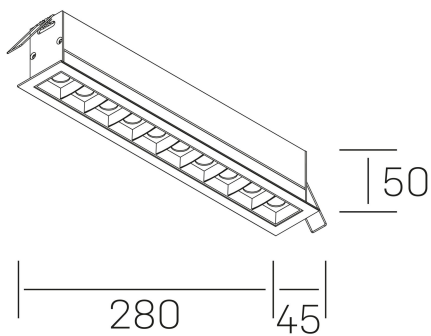

nses

K51300.05.RF.WH-BK.45.ST.9.30.D1

GENERAL DETAILS

INSTALLATION	recessed with frame
FINISHES ALUMINIUM	Black-White
LIGHT DIRECTION	Fixed
BEAM ANGLE	45°
INT/EXT IP DEGREE	IP20/23
MATERIAL	Aluminum
IK DEGREE	IK 6
UTILIZATION	Indoor
WARRANTY	3 years

ELECTRICAL DETAILS

LAMP	LED
POWER	20 W
COLOUR TEMPERATURE	3000K
LUMINOUS FLUX	1530 Lm
EFFICACY DIMMING	73 Lm/W
DIMABLE	1.10v
DRIVER	Remote
CLASS PROTECTION	II
COLOUR RENDERING INDEX	CRI>90
VOLTAGE	220-240 V
FRECUENCIA	50-60 Hz
CURRENT INTENSITY	600 mA
LIFE TIME	35.000 h

GENERAL DIMENSIONS

DIMENSIONS	280x45 mm
CUT OUT	273x37 mm
DIMENSIONES DE EMBALAJE	325 x 80 x 85 mm
PESO NETO	60

*Please might expect a max.15% figure reduction in finishes other than white