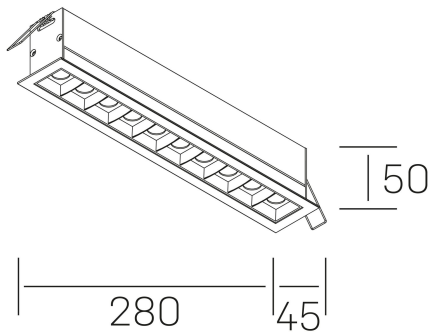

## GENERAL DETAILS

INSTALLATION	recessed with frame
FINISHES ALUMINIUM	Black-White
LIGHT DIRECTION	Fixed
BEAM ANGLE	45°
INT/EXT IP DEGREE	IP20/23
MATERIAL	Aluminum
IK DEGREE	IK 6
UTILIZATION	Indoor
WARRANTY	5 years

## GENERAL DIMENSIONS

DIMENSIONS	.05 (280x45mm)
CUT OUT	273x37 mm
DIMENSIONES DE EMBALAJE	325 × 80 × 85 mm
PESO NETO	60

\*Please might expect a max.15% figure reduction in finishes other than white