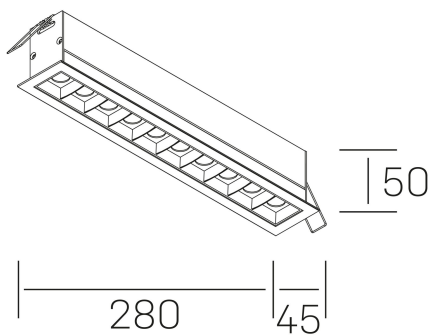

nses

K51300.05.RF.WH-BK.45.ST.9.27.PU

GENERAL DETAILS

INSTALLATION	recessed with frame
FINISHES ALUMINIUM	Black-White
LIGHT DIRECTION	Fixed
BEAM ANGLE	45°
INT/EXT IP DEGREE	IP20/23
MATERIAL	Aluminum
IK DEGREE	IK 6
UTILIZATION	Indoor
WARRANTY	3 years

ELECTRICAL DETAILS

LAMP	LED
POWER	20 W
COLOUR TEMPERATURE	2700K
LUMINOUS FLUX	1430 Lm
EFFICACY DIMMING	68 Lm/W
DIMABLE	Push
DRIVER	Remote
CLASS PROTECTION	II
COLOUR RENDERING INDEX	CRI>90
VOLTAGE	220-240 V
FRECUENCIA	50-60 Hz
CURRENT INTENSITY	600 mA
LIFE TIME	50.000 h

GENERAL DIMENSIONS

DIMENSIONS	280×45 mm
CUT OUT	273×37 mm
DIMENSIONES DE EMBALAJE	325 × 80 × 85 mm
PESO NETO	60

*Please might expect a max.15% figure reduction in finishes other than white