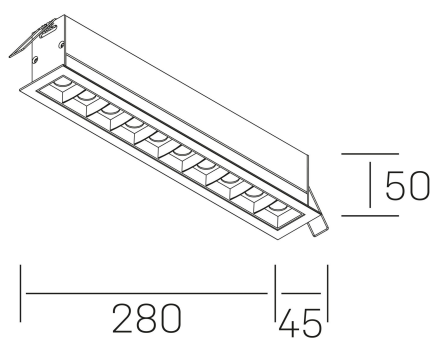

nses
K51300.05.RF.WH-BK.45.ST.9.27.DA

GENERAL DETAILS

INSTALLATION	recessed with frame
FINISHES ALUMINIUM	Black-White
LIGHT DIRECTION	Fixed
BEAM ANGLE	45°
INT/EXT IP DEGREE	IP20/23
MATERIAL	Aluminum
IK DEGREE	IK 6
UTILIZATION	Indoor
WARRANTY	3 years

GENERAL DIMENSIONS

DIMENSIONS	280×45 mm
CUT OUT	273×37 mm
DIMENSIONES DE EMBALAJE	325 × 80 × 85 mm
PESO NETO	60

*Please might expect a max.15% figure reduction in finishes other than white