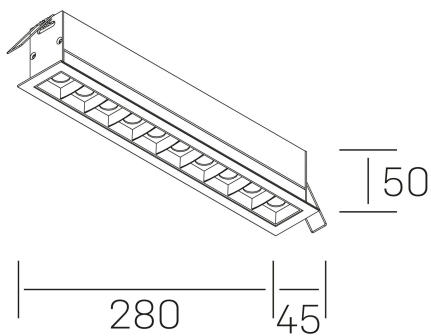

nses
K51300.05.RF.WH-BK.45.ST.9.27

GENERAL DETAILS

INSTALLATION	recessed with frame
FINISHES ALUMINIUM	Black-White
LIGHT DIRECTION	Fixed
BEAM ANGLE	45°
INT/EXT IP DEGREE	IP20/23
MATERIAL	Aluminum
IK DEGREE	IK 6
UTILIZATION	Indoor
WARRANTY	5 years

ELECTRICAL DETAILS

LAMP	LED
POWER	20 W
COLOUR TEMPERATURE	2700K
LUMINOUS FLUX	1430 Lm
EFFICACY DIMMING	68 Lm/W
DIMABLE	No Dim
DRIVER	Remote
CLASS PROTECTION	II
COLOUR RENDERING INDEX	CRI>90
VOLTAGE	220-240 V
CURRENT INTENSITY	600 mA
LIFE TIME	50.000 h

GENERAL DIMENSIONS

DIMENSIONS	.05 (280x45mm)
CUT OUT	273x37 mm
DIMENSIONES DE EMBALAJE	325 × 80 × 85 mm
PESO NETO	60

*Please might expect a max.15% figure reduction in finishes other than white