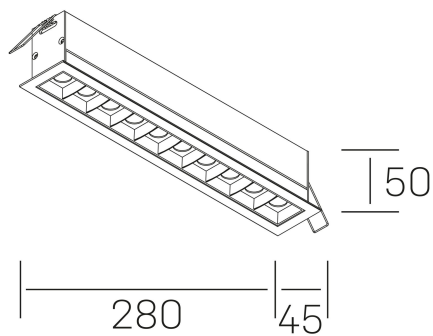

## GENERAL DETAILS

INSTALLATION	recessed with frame
FINISHES ALUMINIUM	Black-White
LIGHT DIRECTION	Fixed
BEAM ANGLE	30°
INT/EXT IP DEGREE	IP20/23
MATERIAL	Aluminum
IK DEGREE	IK 6
UTILIZATION	Indoor
WARRANTY	3 years

## GENERAL DIMENSIONS

DIMENSIONS	280×45 mm
CUT OUT	273×37 mm
DIMENSIONES DE EMBALAJE	325 × 80 × 85 mm
PESO NETO	60

\*Please might expect a max.15% figure reduction in finishes other than white