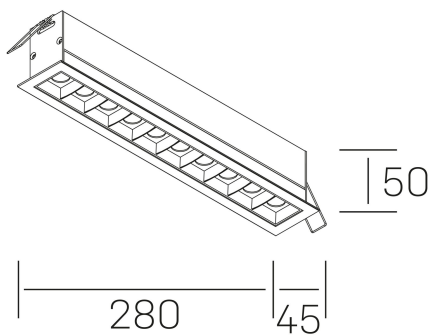

nses

K51300.05.RF.WH-BK.30.ST.9.30.D1

GENERAL DETAILS

INSTALLATION	recessed with frame
FINISHES ALUMINIUM	Black-White
LIGHT DIRECTION	Fixed
BEAM ANGLE	30°
INT/EXT IP DEGREE	IP20/23
MATERIAL	Aluminum
IK DEGREE	IK 6
UTILIZATION	Indoor
WARRANTY	3 years

ELECTRICAL DETAILS

LAMP	LED
POWER	20 W
COLOUR TEMPERATURE	3000K
LUMINOUS FLUX	1530 Lm
EFFICACY DIMMING	73 Lm/W
DIMABLE	1.10v
DRIVER	Remote
CLASS PROTECTION	II
COLOUR RENDERING INDEX	CRI>90
VOLTAGE	220-240 V
FRECUENCIA	50-60 Hz
CURRENT INTENSITY	600 mA
LIFE TIME	35.000 h

GENERAL DIMENSIONS

DIMENSIONS	280×45 mm
CUT OUT	273×37 mm
DIMENSIONES DE EMBALAJE	325 × 80 × 85 mm
PESO NETO	60

*Please might expect a max.15% figure reduction in finishes other than white