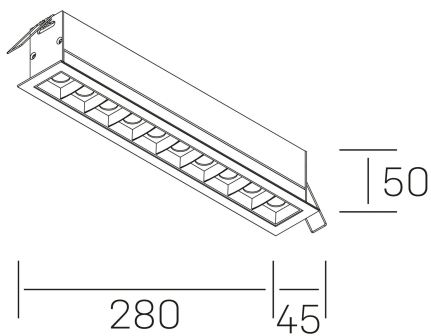

## GENERAL DETAILS

INSTALLATION	recessed with frame
FINISHES ALUMINIUM	Black-White
LIGHT DIRECTION	Fixed
BEAM ANGLE	30°
INT/EXT IP DEGREE	IP20/23
MATERIAL	Aluminum
IK DEGREE	IK 6
UTILIZATION	Indoor
WARRANTY	3 years

## GENERAL DIMENSIONS

DIMENSIONS	280×45 mm
CUT OUT	273×37 mm
DIMENSIONES DE EMBALAJE	325 × 80 × 85 mm
PESO NETO	60

\*Please might expect a max.15% figure reduction in finishes other than white