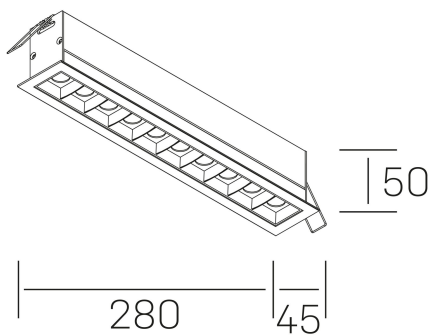

nses

K51300.05.RF.WH-BK.30.ST.9.27.PU

GENERAL DETAILS

INSTALLATION	recessed with frame
FINISHES ALUMINIUM	Black-White
LIGHT DIRECTION	Fixed
BEAM ANGLE	30°
INT/EXT IP DEGREE	IP20/23
MATERIAL	Aluminum
IK DEGREE	IK 6
UTILIZATION	Indoor
WARRANTY	3 years

ELECTRICAL DETAILS

LAMP	LED
POWER	20 W
COLOUR TEMPERATURE	2700K
LUMINOUS FLUX	1430 Lm
EFFICACY DIMMING	68 Lm/W
DIMABLE	Push
DRIVER	Remote
CLASS PROTECTION	II
COLOUR RENDERING INDEX	CRI>90
VOLTAGE	220-240 V
FRECUENCIA	50-60 Hz
CURRENT INTENSITY	600 mA
LIFE TIME	50.000 h

GENERAL DIMENSIONS

DIMENSIONS	280×45 mm
CUT OUT	273×37 mm
DIMENSIONES DE EMBALAJE	325 × 80 × 85 mm
PESO NETO	60

*Please might expect a max.15% figure reduction in finishes other than white