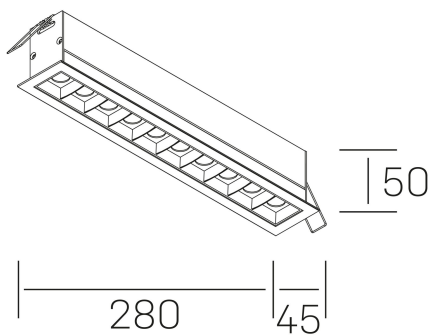

nses

K51300.05.RF.WH-BK.30.ST.9.27.PC

GENERAL DETAILS

INSTALLATION	recessed with frame
FINISHES ALUMINIUM	Black-White
LIGHT DIRECTION	Fixed
BEAM ANGLE	30°
INT/EXT IP DEGREE	IP20/23
MATERIAL	Aluminum
IK DEGREE	IK 6
UTILIZATION	Indoor
WARRANTY	3 years

ELECTRICAL DETAILS

LAMP	LED
POWER	20 W
COLOUR TEMPERATURE	2700K
LUMINOUS FLUX	1430 Lm
EFFICACY DIMMING	68 Lm/W
DIMABLE	PHASE CUT
DRIVER	Remote
CLASS PROTECTION	II
COLOUR RENDERING INDEX	CRI>90
VOLTAGE	220-240 V
FRECUENCIA	50-60 Hz
CURRENT INTENSITY	600 mA
LIFE TIME	35.000 h

GENERAL DIMENSIONS

DIMENSIONS	280×45 mm
CUT OUT	273×37 mm
DIMENSIONES DE EMBALAJE	325 × 80 × 85 mm
PESO NETO	60

*Please might expect a max.15% figure reduction in finishes other than white