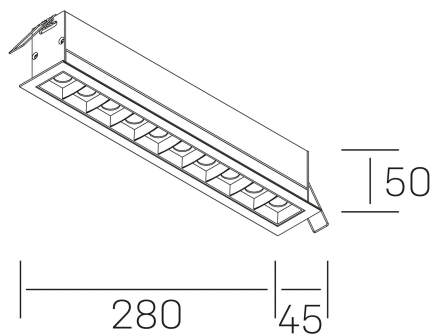

nses
K51300.05.RF.WH-BK.30.ST.9.27.DA

GENERAL DETAILS

INSTALLATION	recessed with frame
FINISHES ALUMINIUM	Black-White
LIGHT DIRECTION	Fixed
BEAM ANGLE	30°
INT/EXT IP DEGREE	IP20/23
MATERIAL	Aluminum
IK DEGREE	IK 6
UTILIZATION	Indoor
WARRANTY	3 years

GENERAL DIMENSIONS

DIMENSIONS	280×45 mm
CUT OUT	273×37 mm
DIMENSIONES DE EMBALAJE	325 × 80 × 85 mm
PESO NETO	60

*Please might expect a max.15% figure reduction in finishes other than white