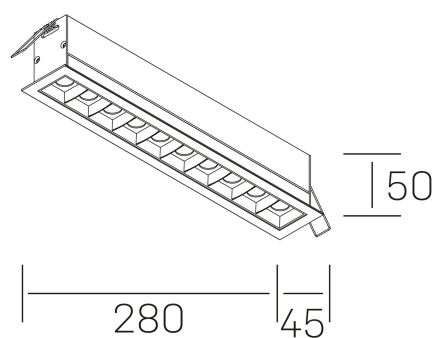

nses
K51300.05.RF.WH-BK.30.ST.9.27.DA

GENERAL DETAILS

INSTALLATION	recessed with frame
FINISHES ALUMINIUM	Black-White
LIGHT DIRECTION	Fixed
BEAM ANGLE	30°
INT/EXT IP DEGREE	IP20/23
MATERIAL	Aluminum
IK DEGREE	IK 6
UTILIZATION	Indoor
WARRANTY	3 years

GENERAL DIMENSIONS

DIMENSIONS	280×45 mm
CUT OUT	273×37 mm
DIMENSIONES DE EMBALAJE	325 × 80 × 85 mm
PESO NETO	60

*Please might expect a max.15% figure reduction in finishes other than white