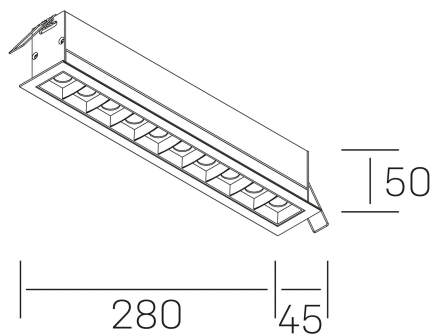

GENERAL DETAILS

INSTALLATION	recessed with frame
FINISHES ALUMINIUM	Black-White
LIGHT DIRECTION	Fixed
BEAM ANGLE	30°
INT/EXT IP DEGREE	IP20/23
MATERIAL	Aluminum
IK DEGREE	IK 6
UTILIZATION	Indoor
WARRANTY	3 years

ELECTRICAL DETAILS

LAMP	LED
POWER	20 W
COLOUR TEMPERATURE	2700K
LUMINOUS FLUX	1430 Lm
EFFICACY DIMMING	68 Lm/W
DIMABLE	DALI
DRIVER	Remote
CLASS PROTECTION	II
COLOUR RENDERING INDEX	CRI>90
VOLTAGE	220-240 V
FRECUENCIA	50-60 Hz
CURRENT INTENSITY	600 mA
LIFE TIME	35.000 h

GENERAL DIMENSIONS

DIMENSIONS	280×45 mm
CUT OUT	273×37 mm
DIMENSIONES DE EMBALAJE	325 × 80 × 85 mm
PESO NETO	60

*Please might expect a max.15% figure reduction in finishes other than white