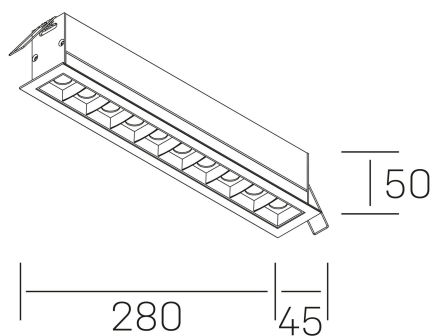

nses

K51300.05.RF.WH-BK.15.ST.9.40.PU

GENERAL DETAILS

INSTALLATION	recessed with frame
FINISHES ALUMINIUM	Black-White
LIGHT DIRECTION	Fixed
BEAM ANGLE	15°
INT/EXT IP DEGREE	IP20/23
MATERIAL	Aluminum
IK DEGREE	IK 6
UTILIZATION	Indoor
WARRANTY	3 years

ELECTRICAL DETAILS

LAMP	LED
POWER	20 W
COLOUR TEMPERATURE	4000K
LUMINOUS FLUX	1630 Lm
EFFICACY DIMMING	78 Lm/W
DIMABLE	Push
DRIVER	Remote
CLASS PROTECTION	II
COLOUR RENDERING INDEX	CRI>90
VOLTAGE	220-240 V
FRECUENCIA	50-60 Hz
CURRENT INTENSITY	600 mA
LIFE TIME	35.000 h

GENERAL DIMENSIONS

DIMENSIONS	280×45 mm
CUT OUT	273×37 mm
DIMENSIONES DE EMBALAJE	325 × 80 × 85 mm
PESO NETO	60

*Please might expect a max.15% figure reduction in finishes other than white