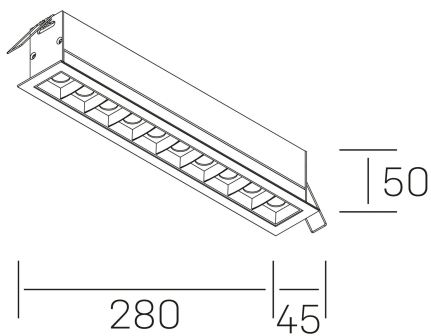

nses

K51300.05.RF.WH-BK.15.ST.9.40.PU

GENERAL DETAILS

INSTALLATION	recessed with frame
FINISHES ALUMINIUM	Black-White
LIGHT DIRECTION	Fixed
BEAM ANGLE	15°
INT/EXT IP DEGREE	IP20/23
MATERIAL	Aluminum
IK DEGREE	IK 6
UTILIZATION	Indoor
WARRANTY	3 years

ELECTRICAL DETAILS

LAMP	LED
POWER	20 W
COLOUR TEMPERATURE	4000K
LUMINOUS FLUX	1630 Lm
EFFICACY DIMMING	78 Lm/W
DIMABLE	Push
DRIVER	Remote
CLASS PROTECTION	II
COLOUR RENDERING INDEX	CRI>90
VOLTAGE	220-240 V
FRECUENCIA	50-60 Hz
CURRENT INTENSITY	600 mA
LIFE TIME	50.000 h

GENERAL DIMENSIONS

DIMENSIONS	280×45 mm
CUT OUT	273×37 mm
DIMENSIONES DE EMBALAJE	325 × 80 × 85 mm
PESO NETO	60

*Please might expect a max.15% figure reduction in finishes other than white