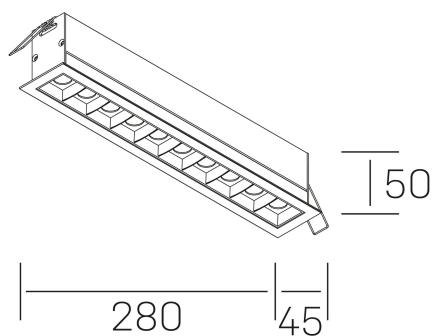

nses
K51300.05.RF.WH-BK.15.ST.9.40.PC

GENERAL DETAILS

INSTALLATION	recessed with frame
FINISHES ALUMINIUM	Black-White
LIGHT DIRECTION	Fixed
BEAM ANGLE	15°
INT/EXT IP DEGREE	IP20/23
MATERIAL	Aluminum
IK DEGREE	IK 6
UTILIZATION	Indoor
WARRANTY	3 years

ELECTRICAL DETAILS

LAMP	LED
POWER	20 W
COLOUR TEMPERATURE	4000K
LUMINOUS FLUX	1630 Lm
EFFICACY DIMMING	78 Lm/W
DIMABLE	PHASE CUT
DRIVER	Remote
CLASS PROTECTION	II
COLOUR RENDERING INDEX	CRI>90
VOLTAGE	220-240 V
FRECUENCIA	50-60 Hz
CURRENT INTENSITY	600 mA
LIFE TIME	50.000 h

GENERAL DIMENSIONS

DIMENSIONS	280×45 mm
CUT OUT	273×37 mm
DIMENSIONES DE EMBALAJE	325 × 80 × 85 mm
PESO NETO	60

*Please might expect a max.15% figure reduction in finishes other than white