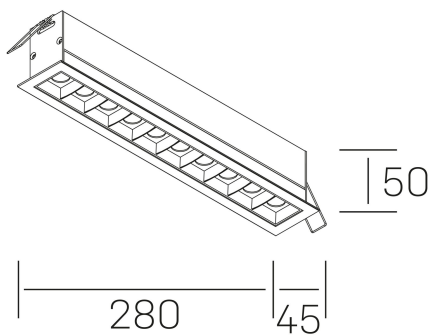

nses

K51300.05.RF.WH-BK.15.ST.9.40.D1

GENERAL DETAILS

INSTALLATION	recessed with frame
FINISHES ALUMINIUM	Black-White
LIGHT DIRECTION	Fixed
BEAM ANGLE	15°
INT/EXT IP DEGREE	IP20/23
MATERIAL	Aluminum
IK DEGREE	IK 6
UTILIZATION	Indoor
WARRANTY	3 years

ELECTRICAL DETAILS

LAMP	LED
POWER	20 W
COLOUR TEMPERATURE	4000K
LUMINOUS FLUX	1630 Lm
EFFICACY DIMMING	78 Lm/W
DIMABLE	1.10v
DRIVER	Remote
CLASS PROTECTION	II
COLOUR RENDERING INDEX	CRI>90
VOLTAGE	220-240 V
FRECUENCIA	50-60 Hz
CURRENT INTENSITY	600 mA
LIFE TIME	35.000 h

GENERAL DIMENSIONS

DIMENSIONS	280×45 mm
CUT OUT	273×37 mm
DIMENSIONES DE EMBALAJE	325 × 80 × 85 mm
PESO NETO	60

*Please might expect a max.15% figure reduction in finishes other than white