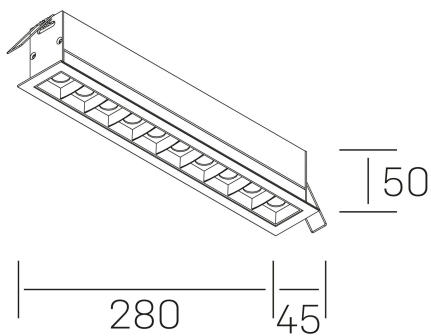

nses
K51300.05.RF.WH-BK.15.ST.9.40

GENERAL DETAILS

INSTALLATION	recessed with frame
FINISHES ALUMINIUM	Black-White
LIGHT DIRECTION	Fixed
BEAM ANGLE	15°
INT/EXT IP DEGREE	IP20/23
MATERIAL	Aluminum
IK DEGREE	IK 6
UTILIZATION	Indoor
WARRANTY	3 years

ELECTRICAL DETAILS

LAMP	LED
POWER	20 W
COLOUR TEMPERATURE	4000K
LUMINOUS FLUX	1630 Lm
EFFICACY DIMMING	78 Lm/W
DIMABLE	No Dim
DRIVER	Remote
CLASS PROTECTION	II
COLOUR RENDERING INDEX	CRI>90
VOLTAGE	220-240 V
FRECUENCIA	50-60 Hz
CURRENT INTENSITY	600 mA
LIFE TIME	35.000 h

GENERAL DIMENSIONS

DIMENSIONS	280×45 mm
CUT OUT	273×37 mm
DIMENSIONES DE EMBALAJE	325 × 80 × 85 mm
PESO NETO	60

*Please might expect a max.15% figure reduction in finishes other than white