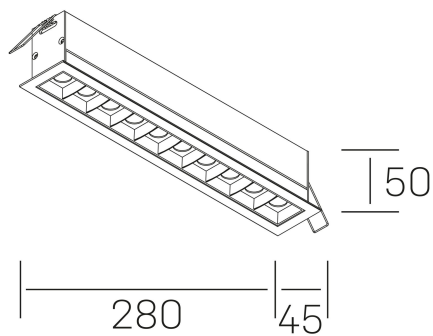

nses
K51300.05.RF.WH-BK.15.ST.9.30.DA

GENERAL DETAILS

INSTALLATION	recessed with frame
FINISHES ALUMINIUM	Black-White
LIGHT DIRECTION	Fixed
BEAM ANGLE	15°
INT/EXT IP DEGREE	IP20/23
MATERIAL	Aluminum
IK DEGREE	IK 6
UTILIZATION	Indoor
WARRANTY	3 years

ELECTRICAL DETAILS

LAMP	LED
POWER	20 W
COLOUR TEMPERATURE	3000K
LUMINOUS FLUX	1530 Lm
EFFICACY DIMMING	73 Lm/W
DIMABLE	DALI
DRIVER	Remote
CLASS PROTECTION	II
COLOUR RENDERING INDEX	CRI>90
VOLTAGE	220-240 V
FRECUENCIA	50-60 Hz
CURRENT INTENSITY	600 mA
LIFE TIME	50.000 h

GENERAL DIMENSIONS

DIMENSIONS	280×45 mm
CUT OUT	273×37 mm
DIMENSIONES DE EMBALAJE	325 × 80 × 85 mm
PESO NETO	60

*Please might expect a max.15% figure reduction in finishes other than white