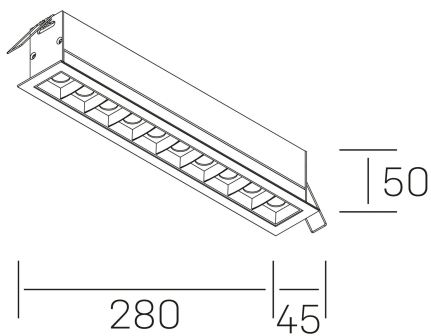

## GENERAL DETAILS

INSTALLATION	recessed with frame
FINISHES ALUMINIUM	Black-White
LIGHT DIRECTION	Fixed
BEAM ANGLE	15°
INT/EXT IP DEGREE	IP20/23
MATERIAL	Aluminum
IK DEGREE	IK 6
UTILIZATION	Indoor
WARRANTY	3 years

## GENERAL DIMENSIONS

DIMENSIONS	280×45 mm
CUT OUT	273×37 mm
DIMENSIONES DE EMBALAJE	325 × 80 × 85 mm
PESO NETO	60

\*Please might expect a max.15% figure reduction in finishes other than white