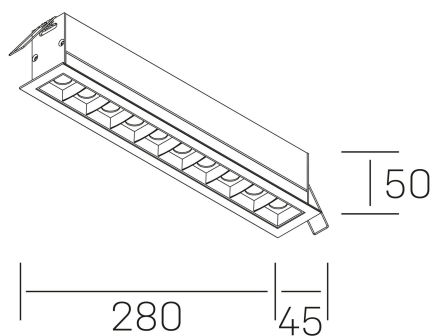

## GENERAL DETAILS

INSTALLATION	recessed with frame
FINISHES ALUMINIUM	Black-White
LIGHT DIRECTION	Fixed
BEAM ANGLE	15°
INT/EXT IP DEGREE	IP20/23
MATERIAL	Aluminum
IK DEGREE	IK 6
UTILIZATION	Indoor
WARRANTY	3 years

## GENERAL DIMENSIONS

DIMENSIONS	280×45 mm
CUT OUT	273×37 mm
DIMENSIONES DE EMBALAJE	325 × 80 × 85 mm
PESO NETO	60

\*Please might expect a max.15% figure reduction in finishes other than white