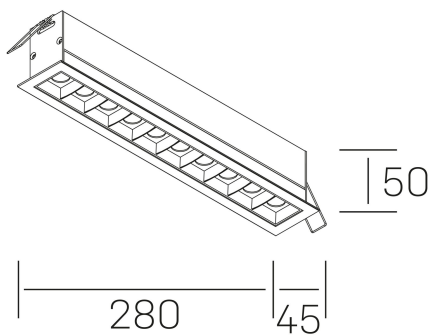

nses

K51300.05.RF.WH-BK.15.ST.9.27.PU

GENERAL DETAILS

INSTALLATION	recessed with frame
FINISHES ALUMINIUM	Black-White
LIGHT DIRECTION	Fixed
BEAM ANGLE	15°
INT/EXT IP DEGREE	IP20/23
MATERIAL	Aluminum
IK DEGREE	IK 6
UTILIZATION	Indoor
WARRANTY	3 years

ELECTRICAL DETAILS

LAMP	LED
POWER	20 W
COLOUR TEMPERATURE	2700K
LUMINOUS FLUX	1430 Lm
EFFICACY DIMMING	68 Lm/W
DIMABLE	Push
DRIVER	Remote
CLASS PROTECTION	II
COLOUR RENDERING INDEX	CRI>90
VOLTAGE	220-240 V
FRECUENCIA	50-60 Hz
CURRENT INTENSITY	600 mA
LIFE TIME	35.000 h

GENERAL DIMENSIONS

DIMENSIONS	280×45 mm
CUT OUT	273×37 mm
DIMENSIONES DE EMBALAJE	325 × 80 × 85 mm
PESO NETO	60

*Please might expect a max.15% figure reduction in finishes other than white