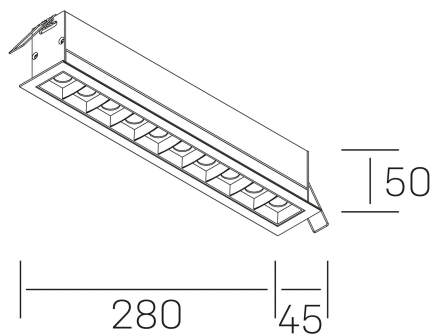

## GENERAL DETAILS

INSTALLATION	recessed with frame
FINISHES ALUMINIUM	Black-White
LIGHT DIRECTION	Fixed
BEAM ANGLE	15°
INT/EXT IP DEGREE	IP20/23
MATERIAL	Aluminum
IK DEGREE	IK 6
UTILIZATION	Indoor
WARRANTY	3 years

## GENERAL DIMENSIONS

DIMENSIONS	280×45 mm
CUT OUT	273×37 mm
DIMENSIONES DE EMBALAJE	325 × 80 × 85 mm
PESO NETO	60

\*Please might expect a max.15% figure reduction in finishes other than white