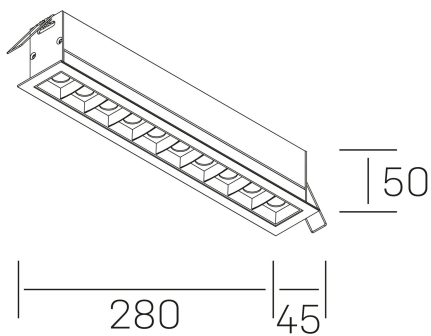

nses

K51300.05.RF.WH-BK.15.ST.9.27.D1

GENERAL DETAILS

INSTALLATION	recessed with frame
FINISHES ALUMINIUM	Black-White
LIGHT DIRECTION	Fixed
BEAM ANGLE	15°
INT/EXT IP DEGREE	IP20/23
MATERIAL	Aluminum
IK DEGREE	IK 6
UTILIZATION	Indoor
WARRANTY	5 years

ELECTRICAL DETAILS

LAMP	LED
POWER	20 W
COLOUR TEMPERATURE	2700K
LUMINOUS FLUX	1430 Lm
EFFICACY DIMMING	68 Lm/W
DIMABLE	1.10v
DRIVER	Remote
CLASS PROTECTION	II
COLOUR RENDERING INDEX	CRI>90
VOLTAGE	220-240 V
CURRENT INTENSITY	600 mA
LIFE TIME	50.000 h

GENERAL DIMENSIONS

DIMENSIONS	.05 (280x45mm)
CUT OUT	273x37 mm
DIMENSIONES DE EMBALAJE	325 × 80 × 85 mm
PESO NETO	60

*Please might expect a max.15% figure reduction in finishes other than white