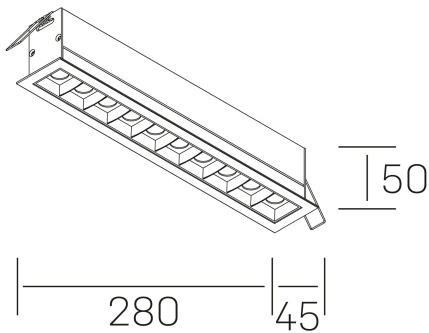

nses
K51300.05.RF.BK-BK.45.ST.9.40.PC

GENERAL DETAILS

INSTALLATION	recessed with frame
FINISHES ALUMINIUM	Black-Black
LIGHT DIRECTION	Fixed
BEAM ANGLE	45°
INT/EXT IP DEGREE	IP20/23
MATERIAL	Aluminum
IK DEGREE	IK 6
UTILIZATION	Indoor
WARRANTY	3 years

ELECTRICAL DETAILS

LAMP	LED
POWER	20 W
COLOUR TEMPERATURE	4000K
LUMINOUS FLUX	1630 Lm
EFFICACY DIMMING	78 Lm/W
DIMABLE	PHASE CUT
DRIVER	Remote
CLASS PROTECTION	II
COLOUR RENDERING INDEX	CRI>90
VOLTAGE	220-240 V
FRECUENCIA	50-60 Hz
CURRENT INTENSITY	600 mA
LIFE TIME	50.000 h

GENERAL DIMENSIONS

DIMENSIONS	280×45 mm
CUT OUT	273×37 mm
DIMENSIONES DE EMBALAJE	325 × 80 × 85 mm
PESO NETO	60

*Please might expect a max.15% figure reduction in finishes other than white