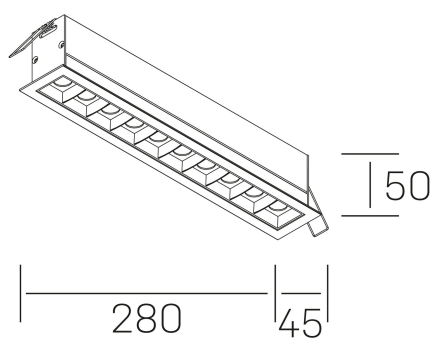

nses
K51300.05.RF.BK-BK.45.ST.9.40

GENERAL DETAILS

| | |
|--------------------|---------------------|
| INSTALLATION | recessed with frame |
| FINISHES ALUMINIUM | Black-White |
| LIGHT DIRECTION | Fixed |
| BEAM ANGLE | 45° |
| INT/EXT IP DEGREE | IP20/23 |
| MATERIAL | Aluminum |
| IK DEGREE | IK 6 |
| UTILIZATION | Indoor |
| WARRANTY | 3 years |

GENERAL DIMENSIONS

| | |
|-------------------------|------------------|
| DIMENSIONS | 280×45 mm |
| CUT OUT | 273×37 mm |
| DIMENSIONES DE EMBALAJE | 325 × 80 × 85 mm |
| PESO NETO | 60 |

*Please might expect a max.15% figure reduction in finishes other than white