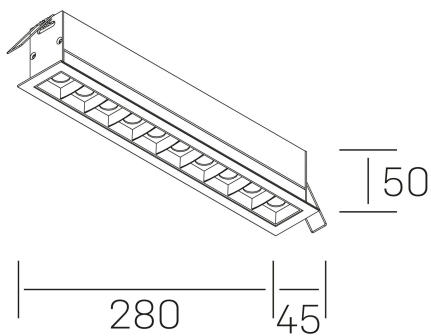

## GENERAL DETAILS

INSTALLATION	recessed with frame
FINISHES ALUMINIUM	Black-Black
LIGHT DIRECTION	Fixed
BEAM ANGLE	45°
INT/EXT IP DEGREE	IP20/23
MATERIAL	Aluminum
IK DEGREE	IK 6
UTILIZATION	Indoor
WARRANTY	3 years

## GENERAL DIMENSIONS

DIMENSIONS	280×45 mm
CUT OUT	273×37 mm
DIMENSIONES DE EMBALAJE	325 × 80 × 85 mm
PESO NETO	60

\*Please might expect a max.15% figure reduction in finishes other than white