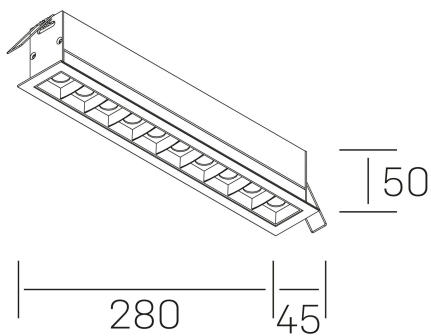

nses
K51300.05.RF.BK-BK.45.ST.9.30

GENERAL DETAILS

INSTALLATION	recessed with frame
FINISHES ALUMINIUM	Black-Black
LIGHT DIRECTION	Fixed
BEAM ANGLE	45°
INT/EXT IP DEGREE	IP20/23
MATERIAL	Aluminum
IK DEGREE	IK 6
UTILIZATION	Indoor
WARRANTY	3 years

ELECTRICAL DETAILS

LAMP	LED
POWER	20 W
COLOUR TEMPERATURE	3000K
LUMINOUS FLUX	1530 Lm
EFFICACY DIMMING	73 Lm/W
DIMABLE	No Dim
DRIVER	Remote
CLASS PROTECTION	II
COLOUR RENDERING INDEX	CRI>90
VOLTAGE	220-240 V
FRECUENCIA	50-60 Hz
CURRENT INTENSITY	600 mA
LIFE TIME	50.000 h

GENERAL DIMENSIONS

DIMENSIONS	280×45 mm
CUT OUT	273×37 mm
DIMENSIONES DE EMBALAJE	325 × 80 × 85 mm
PESO NETO	60

*Please might expect a max.15% figure reduction in finishes other than white