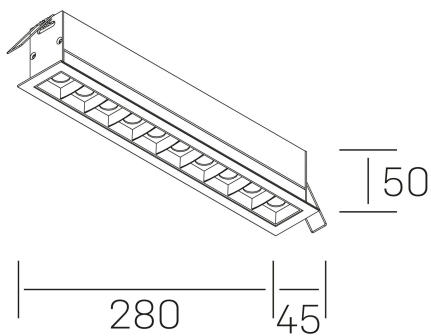

nses
K51300.05.RF.BK-BK.45.ST.9.27.PU

GENERAL DETAILS

INSTALLATION	recessed with frame
FINISHES ALUMINIUM	Black-Black
LIGHT DIRECTION	Fixed
BEAM ANGLE	45°
INT/EXT IP DEGREE	IP20/23
MATERIAL	Aluminum
IK DEGREE	IK 6
UTILIZATION	Indoor
WARRANTY	3 years

ELECTRICAL DETAILS

LAMP	LED
POWER	20 W
COLOUR TEMPERATURE	2700K
LUMINOUS FLUX	1430 Lm
EFFICACY DIMMING	68 Lm/W
DIMABLE	Push
DRIVER	Remote
CLASS PROTECTION	II
COLOUR RENDERING INDEX	CRI>90
VOLTAGE	220-240 V
FRECUENCIA	50-60 Hz
CURRENT INTENSITY	600 mA
LIFE TIME	50.000 h

GENERAL DIMENSIONS

DIMENSIONS	280×45 mm
CUT OUT	273×37 mm
DIMENSIONES DE EMBALAJE	325 × 80 × 85 mm
PESO NETO	60

*Please might expect a max.15% figure reduction in finishes other than white