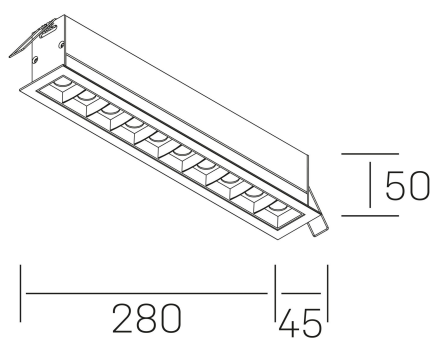

nses
K51300.05.RF.BK-BK.45.ST.9.27.DA

GENERAL DETAILS

INSTALLATION	recessed with frame
FINISHES ALUMINIUM	Black-Black
LIGHT DIRECTION	Fixed
BEAM ANGLE	45°
INT/EXT IP DEGREE	IP20/23
MATERIAL	Aluminum
IK DEGREE	IK 6
UTILIZATION	Indoor
WARRANTY	3 years

GENERAL DIMENSIONS

DIMENSIONS	280×45 mm
CUT OUT	273×37 mm
DIMENSIONES DE EMBALAJE	325 × 80 × 85 mm
PESO NETO	60

*Please might expect a max.15% figure reduction in finishes other than white