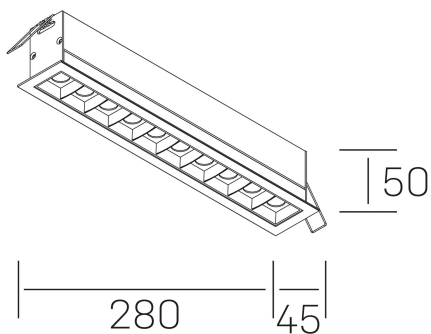

nses
K51300.05.RF.BK-BK.45.ST.9.27.D1

GENERAL DETAILS

INSTALLATION	recessed with frame
FINISHES ALUMINIUM	Black-Black
LIGHT DIRECTION	Fixed
BEAM ANGLE	45°
INT/EXT IP DEGREE	IP20/23
MATERIAL	Aluminum
IK DEGREE	IK 6
UTILIZATION	Indoor
WARRANTY	3 years

ELECTRICAL DETAILS

LAMP	LED
POWER	20 W
COLOUR TEMPERATURE	2700K
LUMINOUS FLUX	1430 Lm
EFFICACY DIMMING	68 Lm/W
DIMABLE	1.10v
DRIVER	Remote
CLASS PROTECTION	II
COLOUR RENDERING INDEX	CRI>90
VOLTAGE	220-240 V
FRECUENCIA	50-60 Hz
CURRENT INTENSITY	600 mA
LIFE TIME	35.000 h

GENERAL DIMENSIONS

DIMENSIONS	280×45 mm
CUT OUT	273×37 mm
DIMENSIONES DE EMBALAJE	325 × 80 × 85 mm
PESO NETO	60

*Please might expect a max.15% figure reduction in finishes other than white