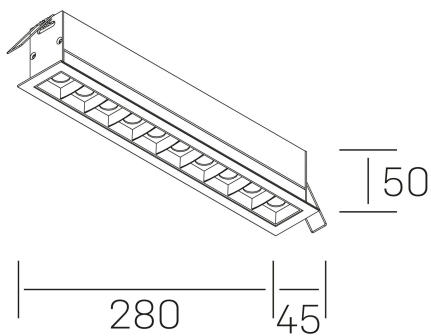

nses
K51300.05.RF.BK-BK.45.ST.9.27.D1

GENERAL DETAILS

INSTALLATION	recessed with frame
FINISHES ALUMINIUM	Black-Black
LIGHT DIRECTION	Fixed
BEAM ANGLE	45°
INT/EXT IP DEGREE	IP20/23
MATERIAL	Aluminum
IK DEGREE	IK 6
UTILIZATION	Indoor
WARRANTY	3 years

ELECTRICAL DETAILS

LAMP	LED
POWER	20 W
COLOUR TEMPERATURE	2700K
LUMINOUS FLUX	1430 Lm
EFFICACY DIMMING	68 Lm/W
DIMABLE	1.10v
DRIVER	Remote
CLASS PROTECTION	II
COLOUR RENDERING INDEX	CRI>90
VOLTAGE	220-240 V
FRECUENCIA	50-60 Hz
CURRENT INTENSITY	600 mA
LIFE TIME	50.000 h

GENERAL DIMENSIONS

DIMENSIONS	280×45 mm
CUT OUT	273×37 mm
DIMENSIONES DE EMBALAJE	325 × 80 × 85 mm
PESO NETO	60

*Please might expect a max.15% figure reduction in finishes other than white