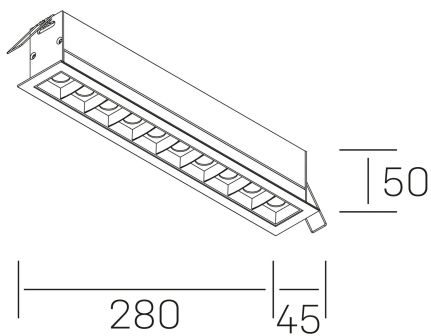

nses
K51300.05.RF.BK-BK.30.ST.9.40.PC

GENERAL DETAILS

INSTALLATION	recessed with frame
FINISHES ALUMINIUM	Black-Black
LIGHT DIRECTION	Fixed
BEAM ANGLE	30°
INT/EXT IP DEGREE	IP20/23
MATERIAL	Aluminum
IK DEGREE	IK 6
UTILIZATION	Indoor
WARRANTY	3 years

ELECTRICAL DETAILS

LAMP	LED
POWER	20 W
COLOUR TEMPERATURE	4000K
LUMINOUS FLUX	1630 Lm
EFFICACY DIMMING	78 Lm/W
DIMABLE	PHASE CUT
DRIVER	Remote
CLASS PROTECTION	II
COLOUR RENDERING INDEX	CRI>90
VOLTAGE	220-240 V
FRECUENCIA	50-60 Hz
CURRENT INTENSITY	600 mA
LIFE TIME	35.000 h

GENERAL DIMENSIONS

DIMENSIONS	280×45 mm
CUT OUT	273×37 mm
DIMENSIONES DE EMBALAJE	325 × 80 × 85 mm
PESO NETO	60

*Please might expect a max.15% figure reduction in finishes other than white