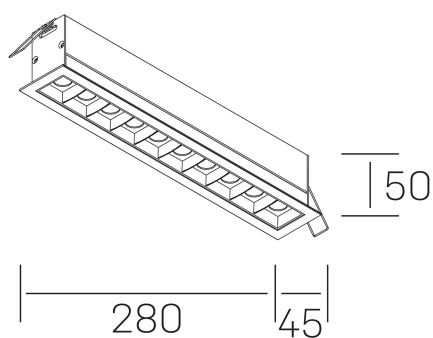

## GENERAL DETAILS

INSTALLATION	recessed with frame
FINISHES ALUMINIUM	Black-Black
LIGHT DIRECTION	Fixed
BEAM ANGLE	30°
INT/EXT IP DEGREE	IP20/23
MATERIAL	Aluminum
IK DEGREE	IK 6
UTILIZATION	Indoor
WARRANTY	3 years

## GENERAL DIMENSIONS

DIMENSIONS	280×45 mm
CUT OUT	273×37 mm
DIMENSIONES DE EMBALAJE	325 × 80 × 85 mm
PESO NETO	60

\*Please might expect a max.15% figure reduction in finishes other than white