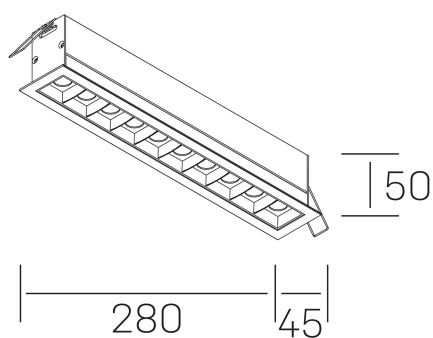

nses
K51300.05.RF.BK-BK.30.ST.9.30.DA

GENERAL DETAILS

INSTALLATION	recessed with frame
FINISHES ALUMINIUM	Black-Black
LIGHT DIRECTION	Fixed
BEAM ANGLE	30°
INT/EXT IP DEGREE	IP20/23
MATERIAL	Aluminum
IK DEGREE	IK 6
UTILIZATION	Indoor
WARRANTY	3 years

ELECTRICAL DETAILS

LAMP	LED
POWER	20 W
COLOUR TEMPERATURE	3000K
LUMINOUS FLUX	1530 Lm
EFFICACY DIMMING	73 Lm/W
DIMABLE	DALI
DRIVER	Remote
CLASS PROTECTION	II
COLOUR RENDERING INDEX	CRI>90
VOLTAGE	220-240 V
FRECUENCIA	50-60 Hz
CURRENT INTENSITY	600 mA
LIFE TIME	35.000 h

GENERAL DIMENSIONS

DIMENSIONS	280×45 mm
CUT OUT	273×37 mm
DIMENSIONES DE EMBALAJE	325 × 80 × 85 mm
PESO NETO	60

*Please might expect a max.15% figure reduction in finishes other than white