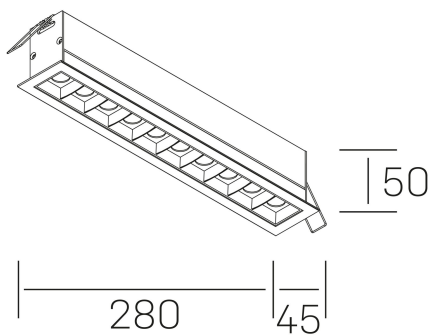

## GENERAL DETAILS

INSTALLATION	recessed with frame
FINISHES ALUMINIUM	Black-Black
LIGHT DIRECTION	Fixed
BEAM ANGLE	30°
INT/EXT IP DEGREE	IP20/23
MATERIAL	Aluminum
IK DEGREE	IK 6
UTILIZATION	Indoor
WARRANTY	3 years

## GENERAL DIMENSIONS

DIMENSIONS	280×45 mm
CUT OUT	273×37 mm
DIMENSIONES DE EMBALAJE	325 × 80 × 85 mm
PESO NETO	60

\*Please might expect a max.15% figure reduction in finishes other than white