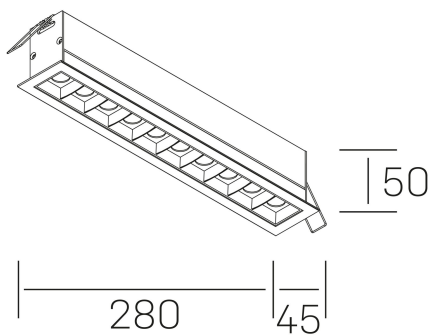

nses
K51300.05.RF.BK-BK.30.ST.9.27.PU

GENERAL DETAILS

INSTALLATION	recessed with frame
FINISHES ALUMINIUM	Black-Black
LIGHT DIRECTION	Fixed
BEAM ANGLE	30°
INT/EXT IP DEGREE	IP20/23
MATERIAL	Aluminum
IK DEGREE	IK 6
UTILIZATION	Indoor
WARRANTY	3 years

ELECTRICAL DETAILS

LAMP	LED
POWER	20 W
COLOUR TEMPERATURE	2700K
LUMINOUS FLUX	1430 Lm
EFFICACY DIMMING	68 Lm/W
DIMABLE	Push
DRIVER	Remote
CLASS PROTECTION	II
COLOUR RENDERING INDEX	CRI>90
VOLTAGE	220-240 V
FRECUENCIA	50-60 Hz
CURRENT INTENSITY	600 mA
LIFE TIME	50.000 h

GENERAL DIMENSIONS

DIMENSIONS	280×45 mm
CUT OUT	273×37 mm
DIMENSIONES DE EMBALAJE	325 × 80 × 85 mm
PESO NETO	60

*Please might expect a max.15% figure reduction in finishes other than white