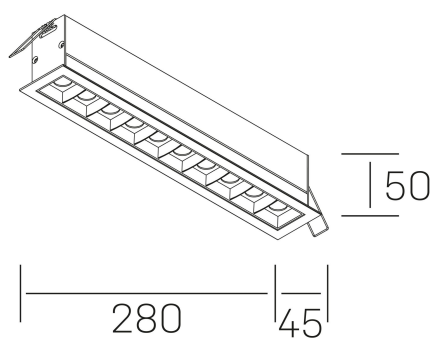

nses
K51300.05.RF.BK-BK.30.ST.9.27.DA

GENERAL DETAILS

INSTALLATION	recessed with frame
FINISHES ALUMINIUM	Black-Black
LIGHT DIRECTION	Fixed
BEAM ANGLE	30°
INT/EXT IP DEGREE	IP20/23
MATERIAL	Aluminum
IK DEGREE	IK 6
UTILIZATION	Indoor
WARRANTY	3 years

GENERAL DIMENSIONS

DIMENSIONS	280×45 mm
CUT OUT	273×37 mm
DIMENSIONES DE EMBALAJE	325 × 80 × 85 mm
PESO NETO	60

*Please might expect a max.15% figure reduction in finishes other than white