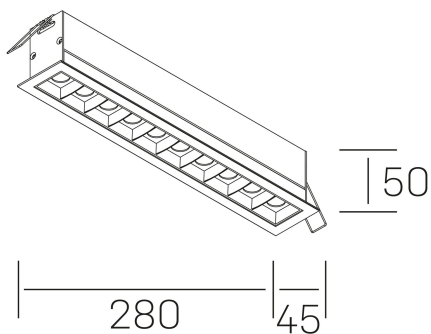

nses
K51300.05.RF.BK-BK.30.ST.9.27.DA

GENERAL DETAILS

INSTALLATION	recessed with frame
FINISHES ALUMINIUM	Black-Black
LIGHT DIRECTION	Fixed
BEAM ANGLE	30°
INT/EXT IP DEGREE	IP20/23
MATERIAL	Aluminum
IK DEGREE	IK 6
UTILIZATION	Indoor
WARRANTY	3 years

GENERAL DIMENSIONS

DIMENSIONS	280×45 mm
CUT OUT	273×37 mm
DIMENSIONES DE EMBALAJE	325 × 80 × 85 mm
PESO NETO	60

*Please might expect a max.15% figure reduction in finishes other than white