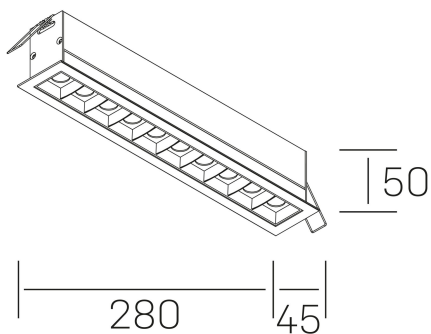

nses
K51300.05.RF.BK-BK.30.ST.9.27.D1

GENERAL DETAILS

INSTALLATION	recessed with frame
FINISHES ALUMINIUM	Black-Black
LIGHT DIRECTION	Fixed
BEAM ANGLE	30°
INT/EXT IP DEGREE	IP20/23
MATERIAL	Aluminum
IK DEGREE	IK 6
UTILIZATION	Indoor
WARRANTY	3 years

ELECTRICAL DETAILS

LAMP	LED
POWER	20 W
COLOUR TEMPERATURE	2700K
LUMINOUS FLUX	1430 Lm
EFFICACY DIMMING	68 Lm/W
DIMABLE	1.10v
DRIVER	Remote
CLASS PROTECTION	II
COLOUR RENDERING INDEX	CRI>90
VOLTAGE	220-240 V
FRECUENCIA	50-60 Hz
CURRENT INTENSITY	600 mA
LIFE TIME	50.000 h

GENERAL DIMENSIONS

DIMENSIONS	280×45 mm
CUT OUT	273×37 mm
DIMENSIONES DE EMBALAJE	325 × 80 × 85 mm
PESO NETO	60

*Please might expect a max.15% figure reduction in finishes other than white