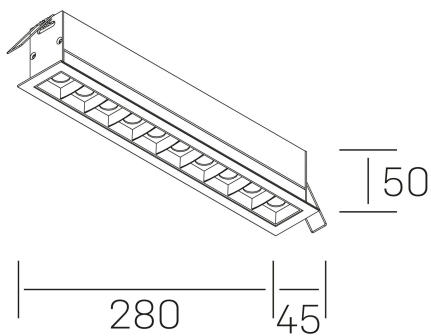

nses
K51300.05.RF.BK-BK.15.ST.9.40.D1

GENERAL DETAILS

INSTALLATION	recessed with frame
FINISHES ALUMINIUM	Black-Black
LIGHT DIRECTION	Fixed
BEAM ANGLE	15°
INT/EXT IP DEGREE	IP20/23
MATERIAL	Aluminum
IK DEGREE	IK 6
UTILIZATION	Indoor
WARRANTY	3 years

ELECTRICAL DETAILS

LAMP	LED
POWER	20 W
COLOUR TEMPERATURE	4000K
LUMINOUS FLUX	1630 Lm
EFFICACY DIMMING	78 Lm/W
DIMABLE	1.10v
DRIVER	Remote
CLASS PROTECTION	II
COLOUR RENDERING INDEX	CRI>90
VOLTAGE	220-240 V
FRECUENCIA	50-60 Hz
CURRENT INTENSITY	600 mA
LIFE TIME	35.000 h

GENERAL DIMENSIONS

DIMENSIONS	280×45 mm
CUT OUT	273×37 mm
DIMENSIONES DE EMBALAJE	325 × 80 × 85 mm
PESO NETO	60

*Please might expect a max.15% figure reduction in finishes other than white