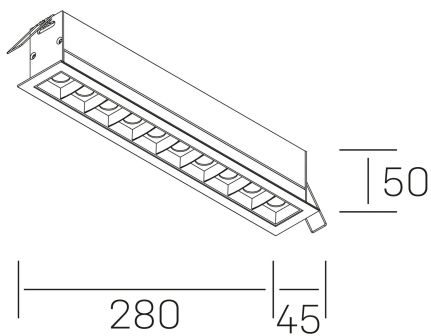

nses
K51300.05.RF.BK-BK.15.ST.9.30.PU

GENERAL DETAILS

INSTALLATION	recessed with frame
FINISHES ALUMINIUM	Black-Black
LIGHT DIRECTION	Fixed
BEAM ANGLE	15°
INT/EXT IP DEGREE	IP20/23
MATERIAL	Aluminum
IK DEGREE	IK 6
UTILIZATION	Indoor
WARRANTY	3 years

ELECTRICAL DETAILS

LAMP	LED
POWER	20 W
COLOUR TEMPERATURE	3000K
LUMINOUS FLUX	1530 Lm
EFFICACY DIMMING	73 Lm/W
DIMABLE	Push
DRIVER	Remote
CLASS PROTECTION	II
COLOUR RENDERING INDEX	CRI>90
VOLTAGE	220-240 V
FRECUENCIA	50-60 Hz
CURRENT INTENSITY	600 mA
LIFE TIME	35.000 h

GENERAL DIMENSIONS

DIMENSIONS	280×45 mm
CUT OUT	273×37 mm
DIMENSIONES DE EMBALAJE	325 × 80 × 85 mm
PESO NETO	60

*Please might expect a max.15% figure reduction in finishes other than white