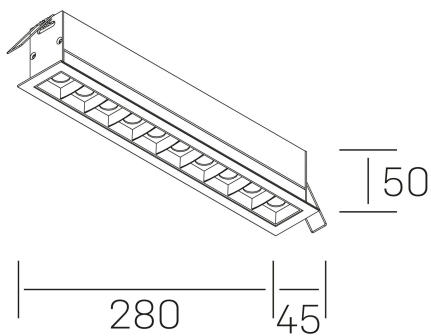

nses
K51300.05.RF.BK-BK.15.ST.9.30.D1

GENERAL DETAILS

INSTALLATION	recessed with frame
FINISHES ALUMINIUM	Black-Black
LIGHT DIRECTION	Fixed
BEAM ANGLE	15°
INT/EXT IP DEGREE	IP20/23
MATERIAL	Aluminum
IK DEGREE	IK 6
UTILIZATION	Indoor
WARRANTY	3 years

ELECTRICAL DETAILS

LAMP	LED
POWER	20 W
COLOUR TEMPERATURE	3000K
LUMINOUS FLUX	1530 Lm
EFFICACY DIMMING	73 Lm/W
DIMABLE	1.10v
DRIVER	Remote
CLASS PROTECTION	II
COLOUR RENDERING INDEX	CRI>90
VOLTAGE	220-240 V
FRECUENCIA	50-60 Hz
CURRENT INTENSITY	600 mA
LIFE TIME	35.000 h

GENERAL DIMENSIONS

DIMENSIONS	280×45 mm
CUT OUT	273×37 mm
DIMENSIONES DE EMBALAJE	325 × 80 × 85 mm
PESO NETO	60

*Please might expect a max.15% figure reduction in finishes other than white