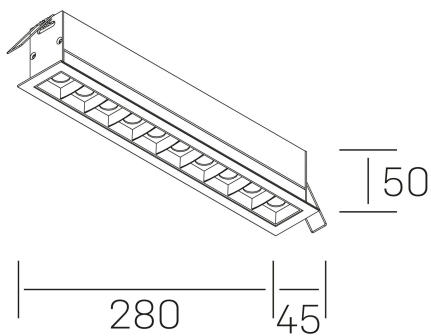

nses
K51300.05.RF.BK-BK.15.ST.9.30

GENERAL DETAILS

INSTALLATION	recessed with frame
FINISHES ALUMINIUM	Black-Black
LIGHT DIRECTION	Fixed
BEAM ANGLE	15°
INT/EXT IP DEGREE	IP20/23
MATERIAL	Aluminum
IK DEGREE	IK 6
UTILIZATION	Indoor
WARRANTY	3 years

ELECTRICAL DETAILS

LAMP	LED
POWER	20 W
COLOUR TEMPERATURE	3000K
LUMINOUS FLUX	1530 Lm
EFFICACY DIMMING	73 Lm/W
DIMABLE	No Dim
DRIVER	Remote
CLASS PROTECTION	II
COLOUR RENDERING INDEX	CRI>90
VOLTAGE	220-240 V
FRECUENCIA	50-60 Hz
CURRENT INTENSITY	600 mA
LIFE TIME	35.000 h

GENERAL DIMENSIONS

DIMENSIONS	280×45 mm
CUT OUT	273×37 mm
DIMENSIONES DE EMBALAJE	325 × 80 × 85 mm
PESO NETO	60

*Please might expect a max.15% figure reduction in finishes other than white