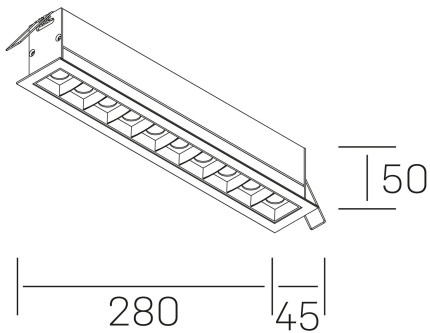

## GENERAL DETAILS

INSTALLATION	recessed with frame
FINISHES ALUMINIUM	Black-Black
LIGHT DIRECTION	Fixed
BEAM ANGLE	15°
INT/EXT IP DEGREE	IP20/23
MATERIAL	Aluminum
IK DEGREE	IK 6
UTILIZATION	Indoor
WARRANTY	3 years

## GENERAL DIMENSIONS

DIMENSIONS	280×45 mm
CUT OUT	273×37 mm
DIMENSIONES DE EMBALAJE	325 × 80 × 85 mm
PESO NETO	60

\*Please might expect a max.15% figure reduction in finishes other than white