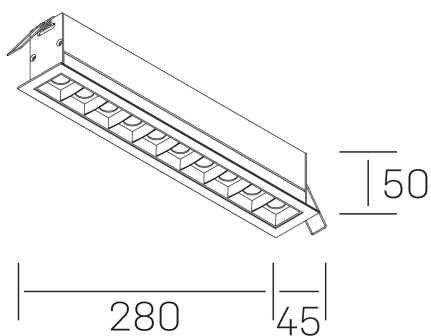

## GENERAL DETAILS

INSTALLATION	recessed with frame
FINISHES ALUMINIUM	Black-Black
LIGHT DIRECTION	Fixed
BEAM ANGLE	15°
INT/EXT IP DEGREE	IP20/23
MATERIAL	Aluminum
IK DEGREE	IK 6
UTILIZATION	Indoor
WARRANTY	3 years

## GENERAL DIMENSIONS

DIMENSIONS	280×45 mm
CUT OUT	273×37 mm
DIMENSIONES DE EMBALAJE	325 × 80 × 85 mm
PESO NETO	60

\*Please might expect a max.15% figure reduction in finishes other than white