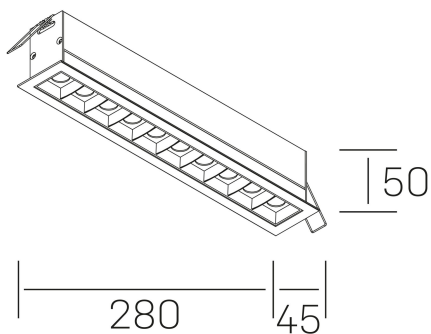

nses
K51300.05.RF.BK-BK.15.ST.9.27

GENERAL DETAILS

INSTALLATION	recessed with frame
FINISHES ALUMINIUM	Black-Black
LIGHT DIRECTION	Fixed
BEAM ANGLE	15°
INT/EXT IP DEGREE	IP20/23
MATERIAL	Aluminum
IK DEGREE	IK 6
UTILIZATION	Indoor
WARRANTY	5 years

ELECTRICAL DETAILS

LAMP	LED
POWER	20 W
COLOUR TEMPERATURE	2700K
LUMINOUS FLUX	1430 Lm
EFFICACY DIMMING	68 Lm/W
DIMABLE	No Dim
DRIVER	Remote
CLASS PROTECTION	II
COLOUR RENDERING INDEX	CRI>90
VOLTAGE	220-240 V
CURRENT INTENSITY	600 mA
LIFE TIME	50.000 h

GENERAL DIMENSIONS

DIMENSIONS	.05 (280x45mm)
CUT OUT	273x37 mm
DIMENSIONES DE EMBALAJE	325 × 80 × 85 mm
PESO NETO	60

*Please might expect a max.15% figure reduction in finishes other than white