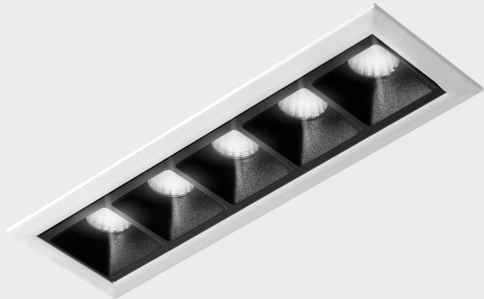

GENERAL DETAILS

INSTALLATION	recessed with frame
FINISHES ALUMINIUM	Black-White
LIGHT DIRECTION	Fixed
BEAM ANGLE	45°
INT/EXT IP DEGREE	IP20/23
MATERIAL	Aluminum
IK DEGREE	IK 6
UTILIZATION	Indoor
WARRANTY	5 years

ELECTRICAL DETAILS

LAMP	LED
POWER	10W
COLOUR TEMPERATURE	4000K
LUMINOUS FLUX	915 Lm
EFFICACY DIMMING	76 Lm/W
DIMABLE	Push
DRIVER	Remote
CLASS PROTECTION	II
COLOUR RENDERING INDEX	CRI>90
VOLTAGE	220-240 V
CURRENT INTENSITY	700 mA
LIFE TIME	50.000 h

GENERAL DIMENSIONS

DIMENSIONS	.04 (147x45mm)
CUT OUT	140x37 mm
DIMENSIONES DE EMBALAJE	190 × 80 × 85 mm
PESO NETO	32

*Please might expect a max.15% figure reduction in finishes other than white