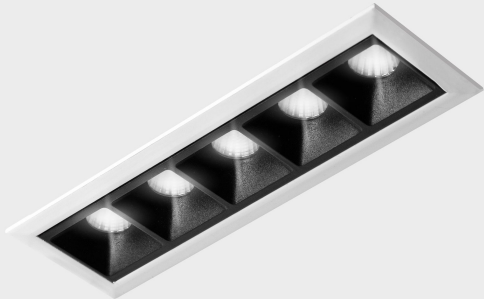

GENERAL DETAILS

INSTALLATION	recessed with frame
FINISHES ALUMINIUM	Black-White
LIGHT DIRECTION	Fixed
BEAM ANGLE	45°
INT/EXT IP DEGREE	IP20/23
MATERIAL	Aluminum
IK DEGREE	IK 6
UTILIZATION	Indoor
WARRANTY	3 years

ELECTRICAL DETAILS

LAMP	LED
POWER	10W
COLOUR TEMPERATURE	4000K
LUMINOUS FLUX	915 Lm
EFFICACY DIMMING	76 Lm/W
DIMABLE	Push
DRIVER	Remote
CLASS PROTECTION	II
COLOUR RENDERING INDEX	CRI>90
VOLTAGE	220-240 V
FRECUENCIA	50-60 Hz
CURRENT INTENSITY	700 mA
LIFE TIME	50.000 h

GENERAL DIMENSIONS

DIMENSIONS	147×45 mm
CUT OUT	140×37 mm
DIMENSIONES DE EMBALAJE	190 × 80 × 85 mm
PESO NETO	32

*Please might expect a max.15% figure reduction in finishes other than white