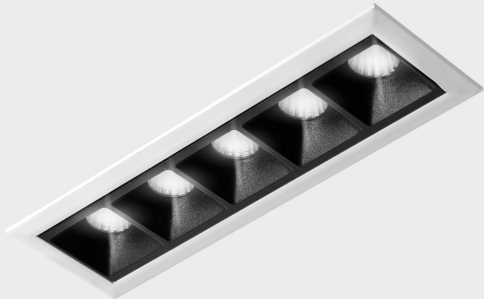

GENERAL DETAILS

INSTALLATION	recessed with frame
FINISHES ALUMINIUM	Black-White
LIGHT DIRECTION	Fixed
BEAM ANGLE	45°
INT/EXT IP DEGREE	IP20/23
MATERIAL	Aluminum
IK DEGREE	IK 6
UTILIZATION	Indoor
WARRANTY	3 years

ELECTRICAL DETAILS

LAMP	LED
POWER	10W
COLOUR TEMPERATURE	4000K
LUMINOUS FLUX	915 Lm
EFFICACY DIMMING	76 Lm/W
DIMABLE	Push
DRIVER	Remote
CLASS PROTECTION	II
COLOUR RENDERING INDEX	CRI>90
VOLTAGE	220-240 V
FRECUENCIA	50-60 Hz
CURRENT INTENSITY	700 mA
LIFE TIME	35.000 h

GENERAL DIMENSIONS

DIMENSIONS	147×45 mm
CUT OUT	140×37 mm
DIMENSIONES DE EMBALAJE	190 × 80 × 85 mm
PESO NETO	32

*Please might expect a max.15% figure reduction in finishes other than white