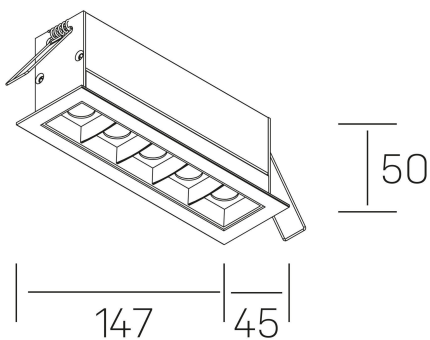

GENERAL DETAILS

INSTALLATION	recessed with frame
FINISHES ALUMINIUM	Black-White
LIGHT DIRECTION	Fixed
BEAM ANGLE	45°
INT/EXT IP DEGREE	IP20/23
MATERIAL	Aluminum
IK DEGREE	IK 6
UTILIZATION	Indoor
WARRANTY	3 years

GENERAL DIMENSIONS

DIMENSIONS	147×45 mm
CUT OUT	140×37 mm
DIMENSIONES DE EMBALAJE	190 × 80 × 85 mm
PESO NETO	32

*Please might expect a max.15% figure reduction in finishes other than white

nses

K51300.04.RF.WH-BK.45.ST.9.40.PU