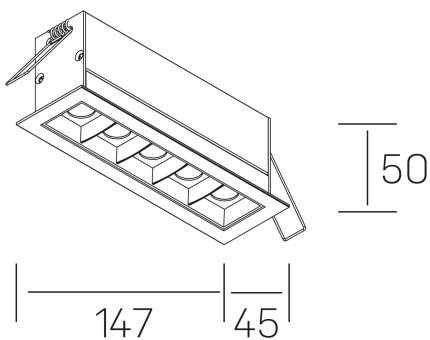

## GENERAL DETAILS

INSTALLATION	recessed with frame
FINISHES ALUMINIUM	Black-White
LIGHT DIRECTION	Fixed
BEAM ANGLE	45°
INT/EXT IP DEGREE	IP20/23
MATERIAL	Aluminum
IK DEGREE	IK 6
UTILIZATION	Indoor
WARRANTY	5 years

## GENERAL DIMENSIONS

DIMENSIONS	.04 (147x45mm)
CUT OUT	140x37 mm
DIMENSIONES DE EMBALAJE	190 × 80 × 85 mm
PESO NETO	32

\*Please might expect a max.15% figure reduction in finishes other than white

**nses**  
K51300.04.RF.WH-BK.45.ST.9.40.PU